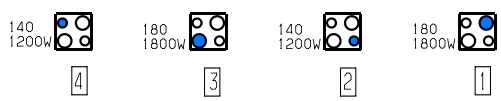

342769001

OVEN SWITCH  
46.23866.862

	0	30	60 ± 240	270	300	330
POS.						
4-P2						
3-P1						
1-P1						
2-P1						
5-P3						

ENERGY REGULATOR

POSITION	0	1	max
S1 — S2			
P2 — 4			
P1 — 2			