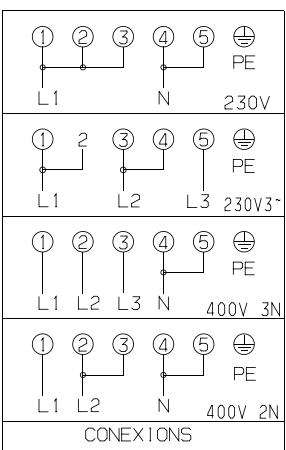

342769001

OVEN SWITCH  
46.23866.862

	0	30	60 ± 240	270	300	330
POS.						
4-P2						
3-P1						
1-P1						
2-P1						
5-P3						

ENERGY REGULATOR

POSITION	0	1	max
S1 — S2			
P2 — 4			
P1 — 2			