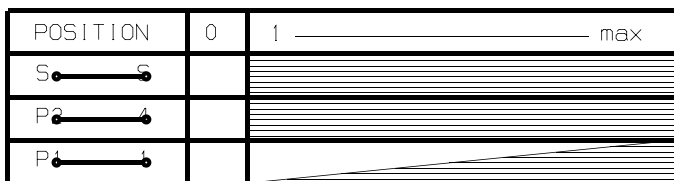

OVEN SWITCH

ENERGY REGULATOR

POS.	0	60	120	180	240	300
4-P2						
3-P1						
1-P1						
2-P1						
5-P3						