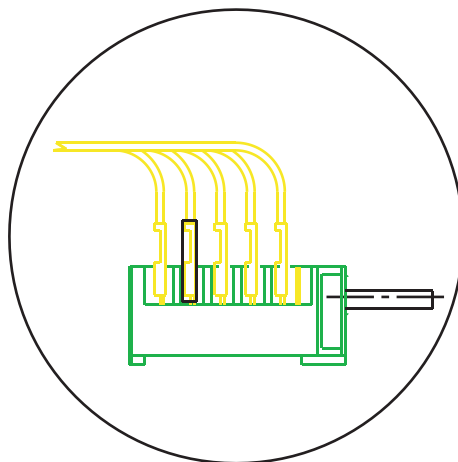

POS	0	1	2	3	4	5	6
4 - P2		|||||	|||||	|||||	|||||	|||||	|||||
3 - P2		|||||					
3 - P1			|||||	|||||			
1 - P1		|||||					|||||
2 - P1				|||||	|||||	|||||	
5 - P3		|||||					|||||

357033202 (46.27266.620)

OVEN SWITCH

POS.	0	72	144	216	288
1-P1		|||||	|||||	|||||	|||||
2-P2		|||||			
3-P3			|||||	|||||	
4-P4		|||||	|||||		
5-P5				|||||	|||||
6-P6		|||||			
7-P7		|||||	|||||	|||||	
8-P8					|||||

42.05001.001

342 7621 01