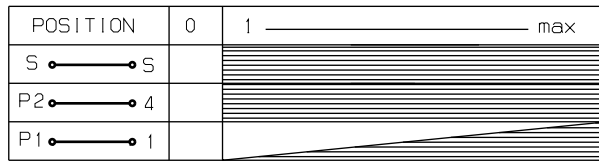

ENERGY REGULATOR

OVEN SWITCH

POS.	0	72	144	216	288
4-P2					
3-P1					
1-P1					
2-P1					
5-P3					

46.25866.808