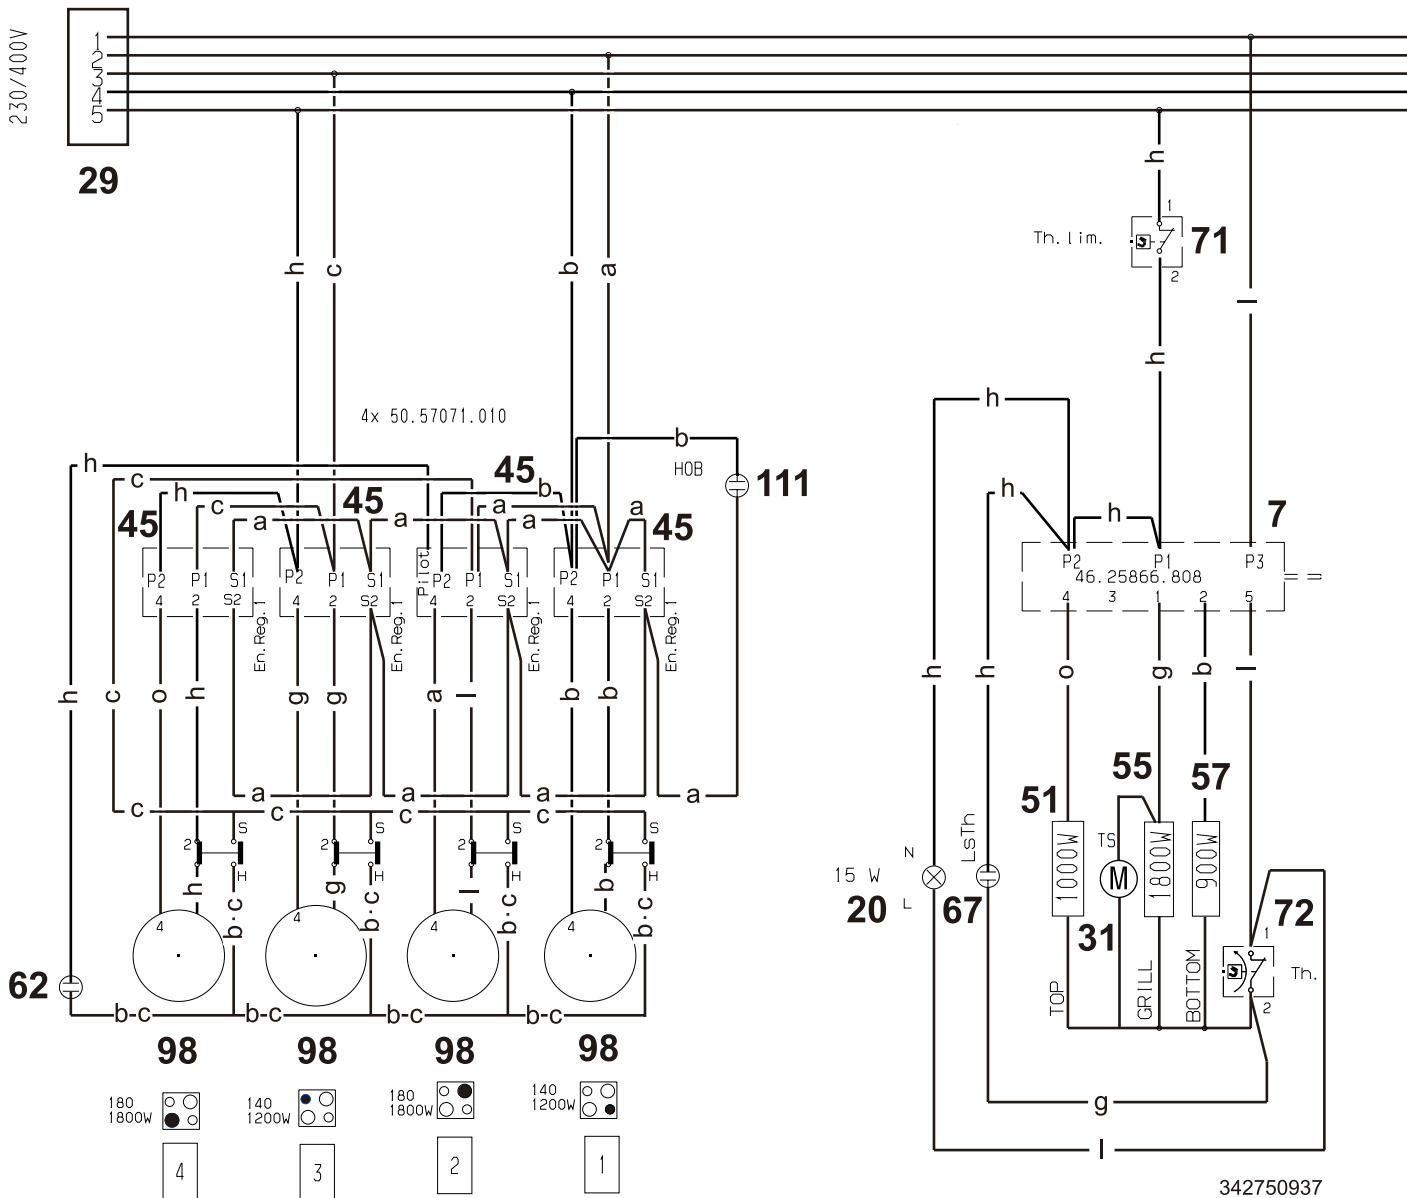

230/400V

342750937

OVEN SWITCH

POS.	0	72	144	216	288
4-P2					
3-P1					
1-P1					
2-P1					
5-P3					

ENERGY REGULATOR

POSITION	0	1 ————— max
S	—●—●—	
P2	—●—●—	
P1	—●—●—	

46.25866.808