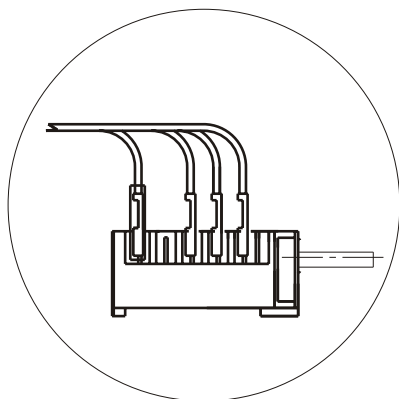

230/400V

342750937

OVEN SWITCH

POS.	0	72	144	216	288
4-P2					
3-P1					
1-P1					
2-P1					
5-P3					

ENERGY REGULATOR

POSITION	0	1 ————— max
S	—●—●—	
P2	—●—●—	
P1	—●—●—	

46.25866.808