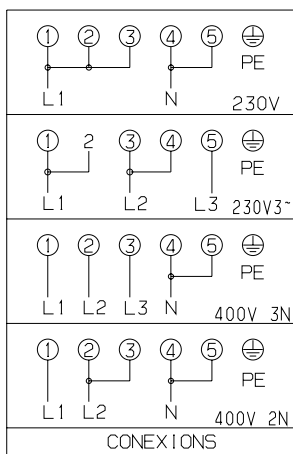

230/400V

342750937

OVEN SWITCH

POS.	0	72	144	216	288
4-P2					
3-P1					
1-P1					
2-P1					
5-P3					

ENERGY REGULATOR

POSITION	0	1 ————— max
S	—●—●—	
P2	—●—●—	
P1	—●—●—	

46.25866.808