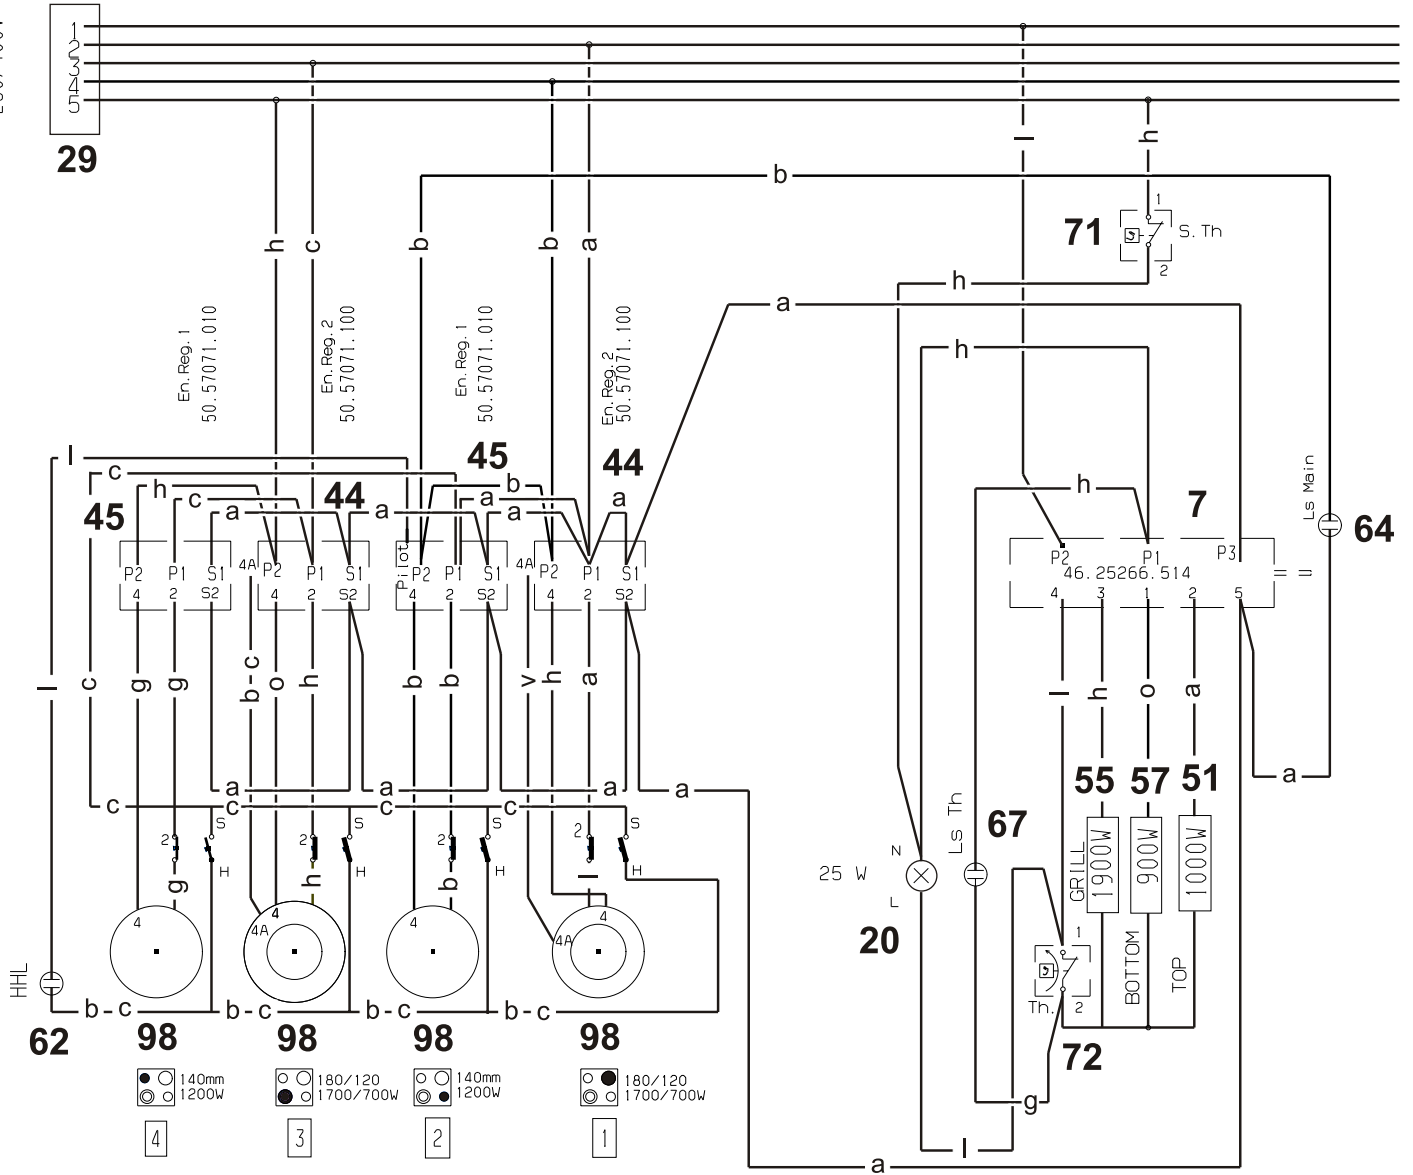

230/400V

342750914

ENERGY REGULATOR

DOUBLE ENERGY REGULATOR

OVEN SWITCH

POS.	A	0	72	144	216	288
4-P2	☹					
3-P1	☹					
1-P1	☹					
2-P1	☹					
5-P3	☹					

46.25266.514