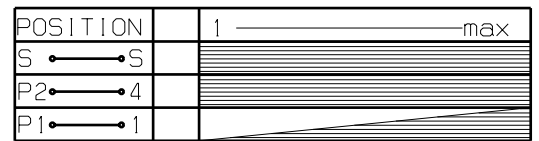

230/400V

342750914

ENERGY REGULATOR

DOUBLE ENERGY REGULATOR

OVEN SWITCH

POS.	A	0	72	144	216	288
4-P2	☹					
3-P1	☹					
1-P1	☹					
2-P1	☹					
5-P3	☹					

46.25266.514