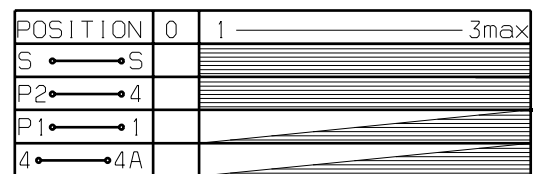

230/400V

342750914

ENERGY REGULATOR

DOUBLE ENERGY REGULATOR

OVEN SWITCH

POS.	A	0	72	144	216	288
4-P2	☹					
3-P1	☹					
1-P1	☹					
2-P1	☹					
5-P3	☹					

46.25266.514