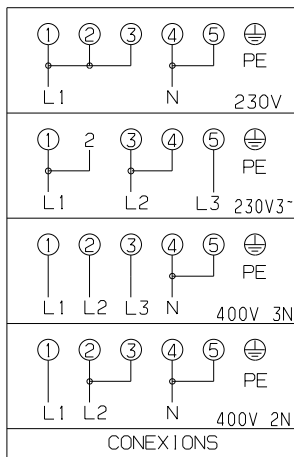

230/400V

342750914

ENERGY REGULATOR

DOUBLE ENERGY REGULATOR

OVEN SWITCH

POS.	A	0	72	144	216	288
4-P2	☹					
3-P1	☹					
1-P1	☹					
2-P1	☹					
5-P3	☹					

46.25266.514