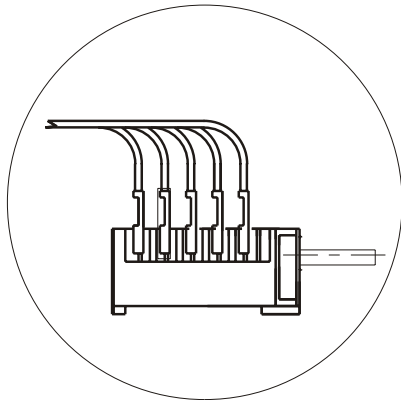

230/400V

342750914

ENERGY REGULATOR

DOUBLE ENERGY REGULATOR

OVEN SWITCH

POS.	A	0	72	144	216	288
4-P2	☹					
3-P1	☹					
1-P1	☹					
2-P1	☹					
5-P3	☹					

46.25266.514