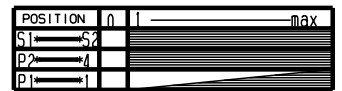

ENERGY REGULATOR