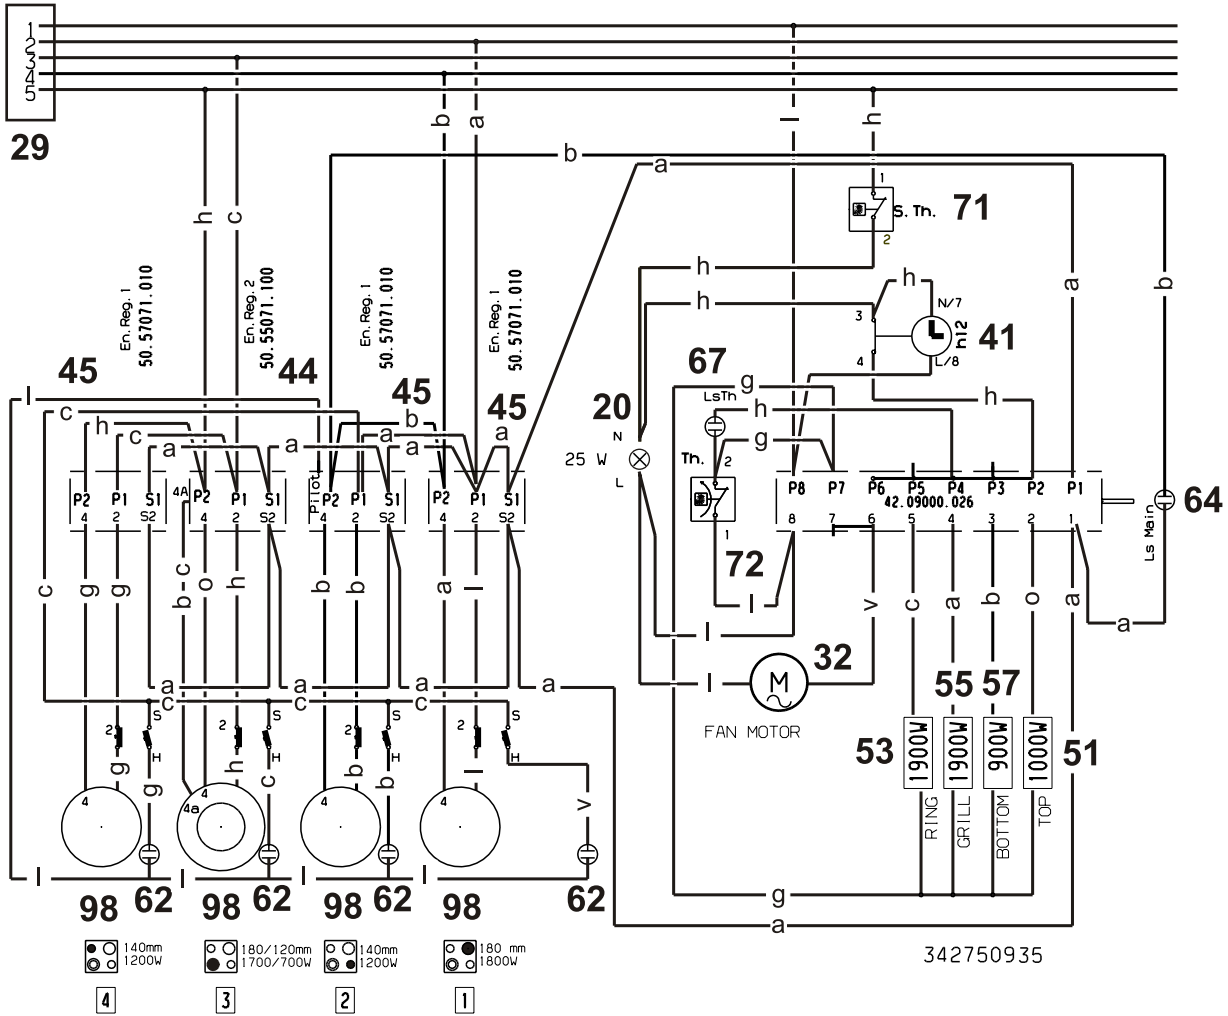

230/400V

- 140mm 1200W
- 180/120mm 1700/700W
- 140mm 1200W
- 180mm 1800W

- 140mm 1200W
- 180/120mm 1700/700W
- 140mm 1200W
- 180mm 1800W

OVEN SWITCH 42.09000.026

POS	0	1	2	3	4	5	6	7	8
0 - P1									
1 - P2									
2 - P3									
3 - P4									
4 - P5									
5 - P6									
6 - P7									
7 - P8									

ENERGY REGULATOR

DOUBLE ENERGY REGULATOR

CONEXIONS

①	②	③	④	⑤	⊕
L1	N				230V
①	②	③	④	⑤	⊕
L1	L2	L3			230V3~
①	②	③	④	⑤	⊕
L1	L2	L3	N	400V3N	
①	②	③	④	⑤	⊕
L1	L2	N	400V2N		