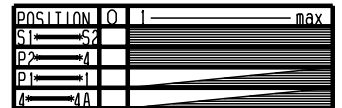

DOUBLE ENERGY REGULATOR

CONEXIONS

①	②	③	④	⑤	⊕
L1	N				230V
①	②	③	④	⑤	⊕
L1	L2	L3			230V3~
①	②	③	④	⑤	⊕
L1	L2	L3	N	400V3N	
①	②	③	④	⑤	⊕
L1	L2	N	400V2N