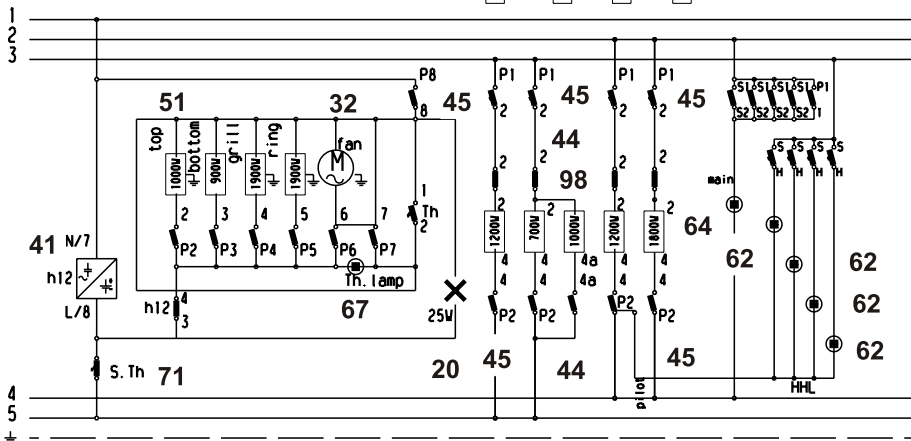

230/400V

- 140mm 1200W
- 180/120mm 1700/700W
- 140mm 1200W
- 180mm 1800W

- 140mm 1200W
- 180/120mm 1700/700W
- 140mm 1200W
- 180mm 1800W

OVEN SWITCH 42.09000.026

POS	0	1	2	3	4	5	6	7	8
0 - P1									
1 - P2									
2 - P3									
3 - P4									
4 - P5									
5 - P6									
6 - P7									
7 - P8									

ENERGY REGULATOR

DOUBLE ENERGY REGULATOR

CONEXIONS

①	②	③	④	⑤	⊕
L1	N				230V
①	②	③	④	⑤	⊕
L1	L2	L3			230V3~
①	②	③	④	⑤	⊕
L1	L2	L3	N	400V3N	
①	②	③	④	⑤	⊕
L1	L2	N	400V2N		