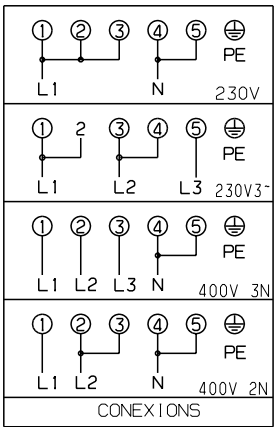

- 140/1200W
- 180/120/1700/700W
- 140/1200W
- 180/1800W

342750922

ENERGY REGULATOR

POSITION	0	1	max
S	→ S		
P2	→ 4		
P1	→ 1		

DOUBLE ENERGY REGULATOR

POSITION	0	1	max
S	→ S		
P2	→ 4		
P1	→ 1		
4	→ 4A		

OVEN SWITCH

POS.	0	60	120	180	240	300
4-P2						
3-P1						
1-P1						
2-P1						
5-P3						