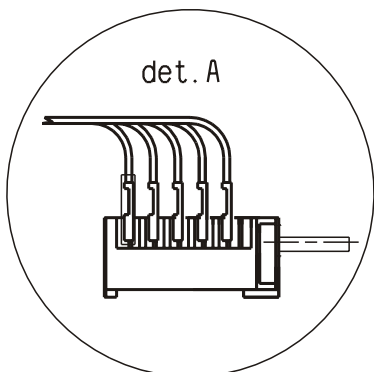

- 140/1200W
- 180/120/1700/700W
- 140/1200W
- 180/1800W

342750922

ENERGY REGULATOR

POSITION	0	1	max
S	→ S		
P2	→ 4		
P1	→ 1		

DOUBLE ENERGY REGULATOR

POSITION	0	1	max
S	→ S		
P2	→ 4		
P1	→ 1		
4	→ 4A		

OVEN SWITCH

POS.	0	60	120	180	240	300
4-P2						
3-P1						
1-P1						
2-P1						
5-P3						