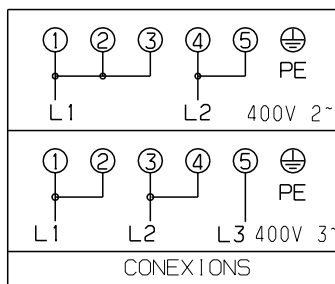

OVEN SWITCH 46.27266.620

342750886