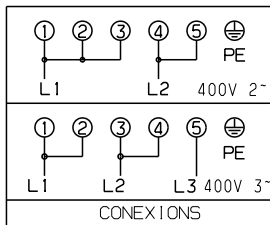

342750897

- 140mm 1200W
- 140mm 1200W
- 180/120mm 1800/900mm
- 140/250mm 2000/1100W

OVEN SWITCH

42.00000.045

POS.	0	1	2	3	4	5	6	7	8	9
1-P1										
2-P2										
3-P3										
4-P4										
5-P5										
6-P6										
7-P7										
8-P8										

ENERGY REGULATOR

POSITION	0	1	max
S	→	→	→
P2	→	→	→
P1	→	→	→

DOUBLE ENERGY REGULATOR

POSITION	0	1	3max
S	→	→	→
P2	→	→	→
P1	→	→	→
4	→	→	→