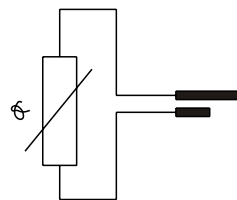

- 140/1200W
- 180/120
1700/700W
- 140/1200W
- 140/250mm
2000/1100W

ENERGY REGULATOR

DOUBLE ENERGY REGULATOR

OVEN SWITCH

POS	0	1	2	3	4	5	6	7
1-P1								
2-P2								
3-P3								
4-P4								
5-P5								
6-P6								
7-P7								
8-P8								
1-P1								
2-P2								

42.08100.005

342750877

Sonda Thermistor

Conector

Timer

h12