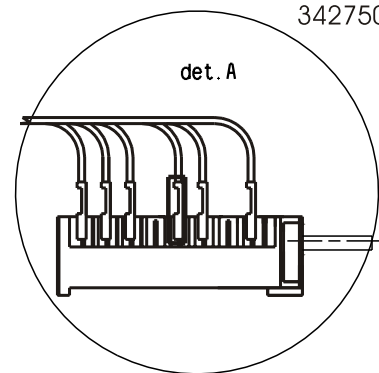

- 140/1200W
- 180/120
1700/700W
- 140/1200W
- 140/250mm
2000/1100W

ENERGY REGULATOR

DOUBLE ENERGY REGULATOR

OVEN SWITCH

POS	0	1	2	3	4	5	6	7
1-P1								
2-P2								
3-P3								
4-P4								
5-P5								
6-P6								
7-P7								
8-P8								
1-P1								
2-P2								

42.08100.005

342750877

Sonda Thermistor

Conector

Timer

h12