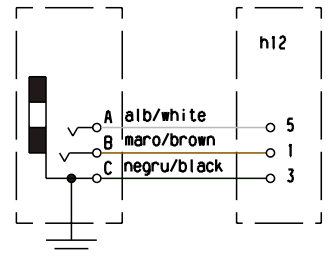

- 140/1200W
- 180/120
1700/700W
- 140/1200W
- 140/250mm
2000/1100W

ENERGY REGULATOR

DOUBLE ENERGY REGULATOR

OVEN SWITCH

POS	0	1	2	3	4	5	6	7
1-P1								
2-P2								
3-P3								
4-P4								
5-P5								
6-P6								
7-P7								
8-P8								
1-P1								
2-P2								

42.08100.005

342750877

Sonda Thermistor

Conector

Timer

h12