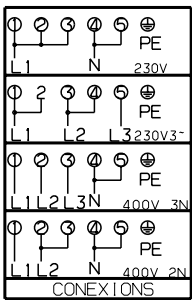

- 140/1200W
- 180/120
1700/700W
- 140/1200W
- 140/250mm
2000/1100W

ENERGY REGULATOR

DOUBLE ENERGY REGULATOR

OVEN SWITCH

POS	0	1	2	3	4	5	6	7
1-P1								
2-P2								
3-P3								
4-P4								
5-P5								
6-P6								
7-P7								
8-P8								
1-P1								
2-P2								

42.08100.005

342750877

Sonda Thermistor

Conector

Timer

h12