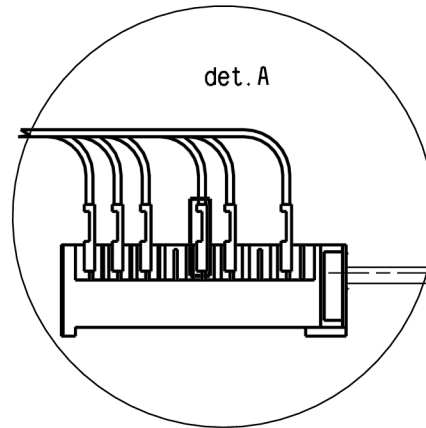

230/400V

- 140/1200W
- 180/120/1700/700W
- 140/1200W
- 140/250mm/2000/1100W

ENERGY REGULATOR

DOUBLE ENERGY REGULATOR

OVEN SWITCH

POS.	0	1	2	3	4	5	6	7
1-P1								
2-P2								
3-P3								
4-P4								
5-P5								
6-P6								
7-P7								
8-P8								
1-P1								
2-P2								