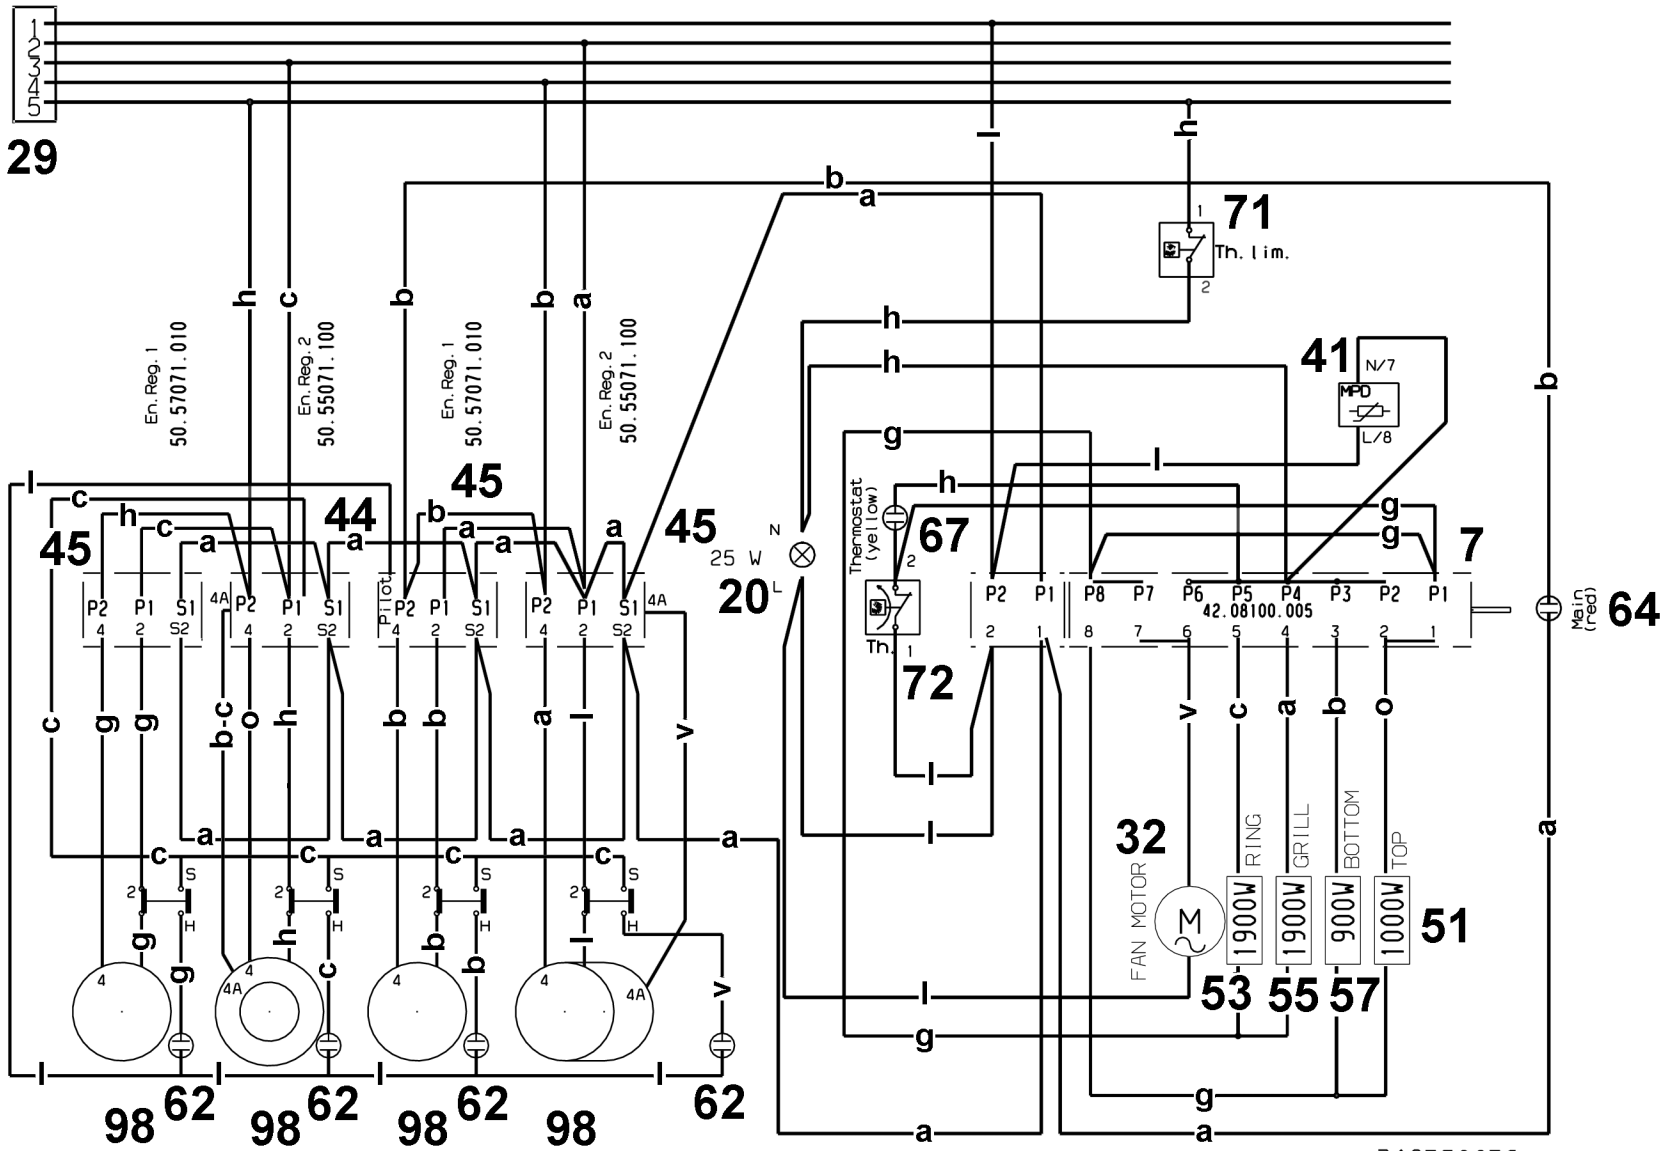

230/400V

- 140/1200W
- 180/120/1700/700W
- 140/1200W
- 140/250mm/2000/1100W

ENERGY REGULATOR

DOUBLE ENERGY REGULATOR

OVEN SWITCH

POS.	0	1	2	3	4	5	6	7
1-P1								
2-P2								
3-P3								
4-P4								
5-P5								
6-P6								
7-P7								
8-P8								
1-P1								
2-P2								