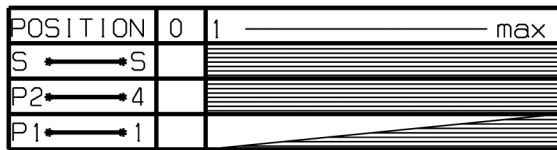

230/400V

- 140/1200W
- 180/120/1700/700W
- 140/1200W
- 140/250mm/2000/1100W

ENERGY REGULATOR

DOUBLE ENERGY REGULATOR

OVEN SWITCH

POS.	0	1	2	3	4	5	6	7
1-P1								
2-P2								
3-P3								
4-P4								
5-P5								
6-P6								
7-P7								
8-P8								
1-P1								
2-P2								