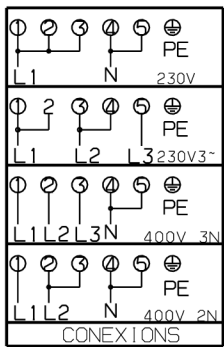

230/400V

- 140/1200W
- 180/120/1700/700W
- 140/1200W
- 140/250mm/2000/1100W

ENERGY REGULATOR

DOUBLE ENERGY REGULATOR

OVEN SWITCH

POS.	0	1	2	3	4	5	6	7
1-P1								
2-P2								
3-P3								
4-P4								
5-P5								
6-P6								
7-P7								
8-P8								
1-P1								
2-P2								