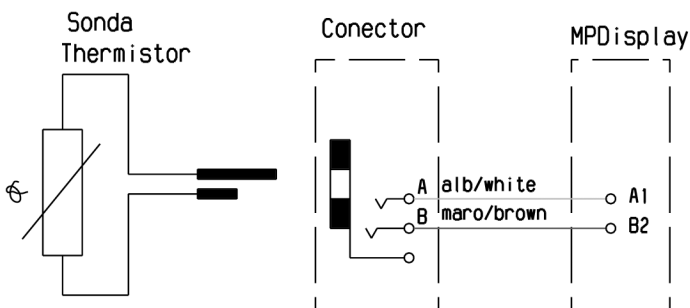

230/400V

- 140/1200W
- 180/120/1700/700W
- 140/1200W
- 140/250mm/2000/1100W

ENERGY REGULATOR

DOUBLE ENERGY REGULATOR

OVEN SWITCH

POS.	0	1	2	3	4	5	6	7
1-P1								
2-P2								
3-P3								
4-P4								
5-P5								
6-P6								
7-P7								
8-P8								
1-P1								
2-P2								