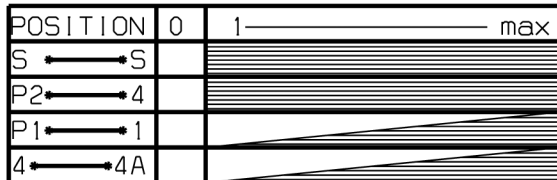

230/400V

- 140/1200W
- 180/120/1700/700W
- 140/1200W
- 140/250mm/2000/1100W

ENERGY REGULATOR

DOUBLE ENERGY REGULATOR

OVEN SWITCH

POS.	0	1	2	3	4	5	6	7
1-P1								
2-P2								
3-P3								
4-P4								
5-P5								
6-P6								
7-P7								
8-P8								
1-P1								
2-P2								