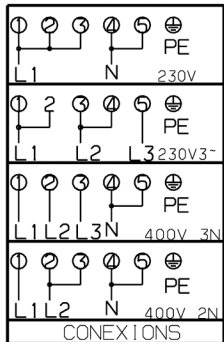

230/400V

29

342750875

4

3

2

1

ENERGY REGULATOR

PNC 943 265 301

DOUBLE ENERGY REGULATOR

OVEN SWITCH

POS.	0	1	2	3	4	5	6	7	8
1-P1									
2-P2									
3-P3									
4-P4									
5-P5									
6-P6									
7-P7									
8-P8									
1-P1									
2-P2									