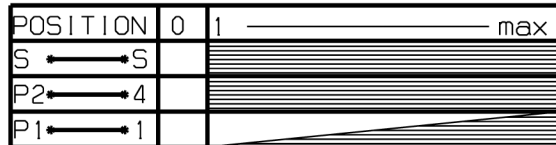

PNC 943 265 301

DOUBLE ENERGY REGULATOR

OVEN SWITCH

POS.	0	1	2	3	4	5	6	7	8
1-P1									
2-P2									
3-P3									
4-P4									
5-P5									
6-P6									
7-P7									
8-P8									
1-P1									
2-P2									