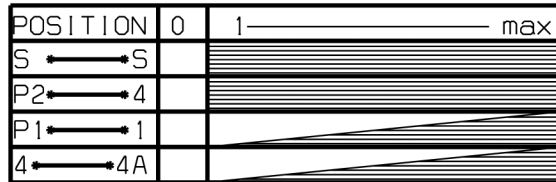

PNC 943 265 301

DOUBLE ENERGY REGULATOR

OVEN SWITCH

POS.	0	1	2	3	4	5	6	7	8
1-P1									
2-P2									
3-P3									
4-P4									
5-P5									
6-P6									
7-P7									
8-P8									
1-P1									
2-P2									