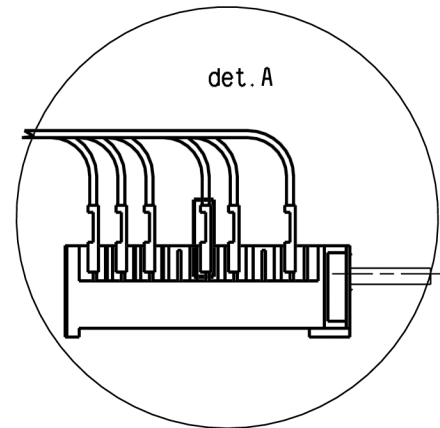

PNC 943 265 301

DOUBLE ENERGY REGULATOR

OVEN SWITCH

POS.	0	1	2	3	4	5	6	7	8
1-P1									
2-P2									
3-P3									
4-P4									
5-P5									
6-P6									
7-P7									
8-P8									
1-P1									
2-P2									