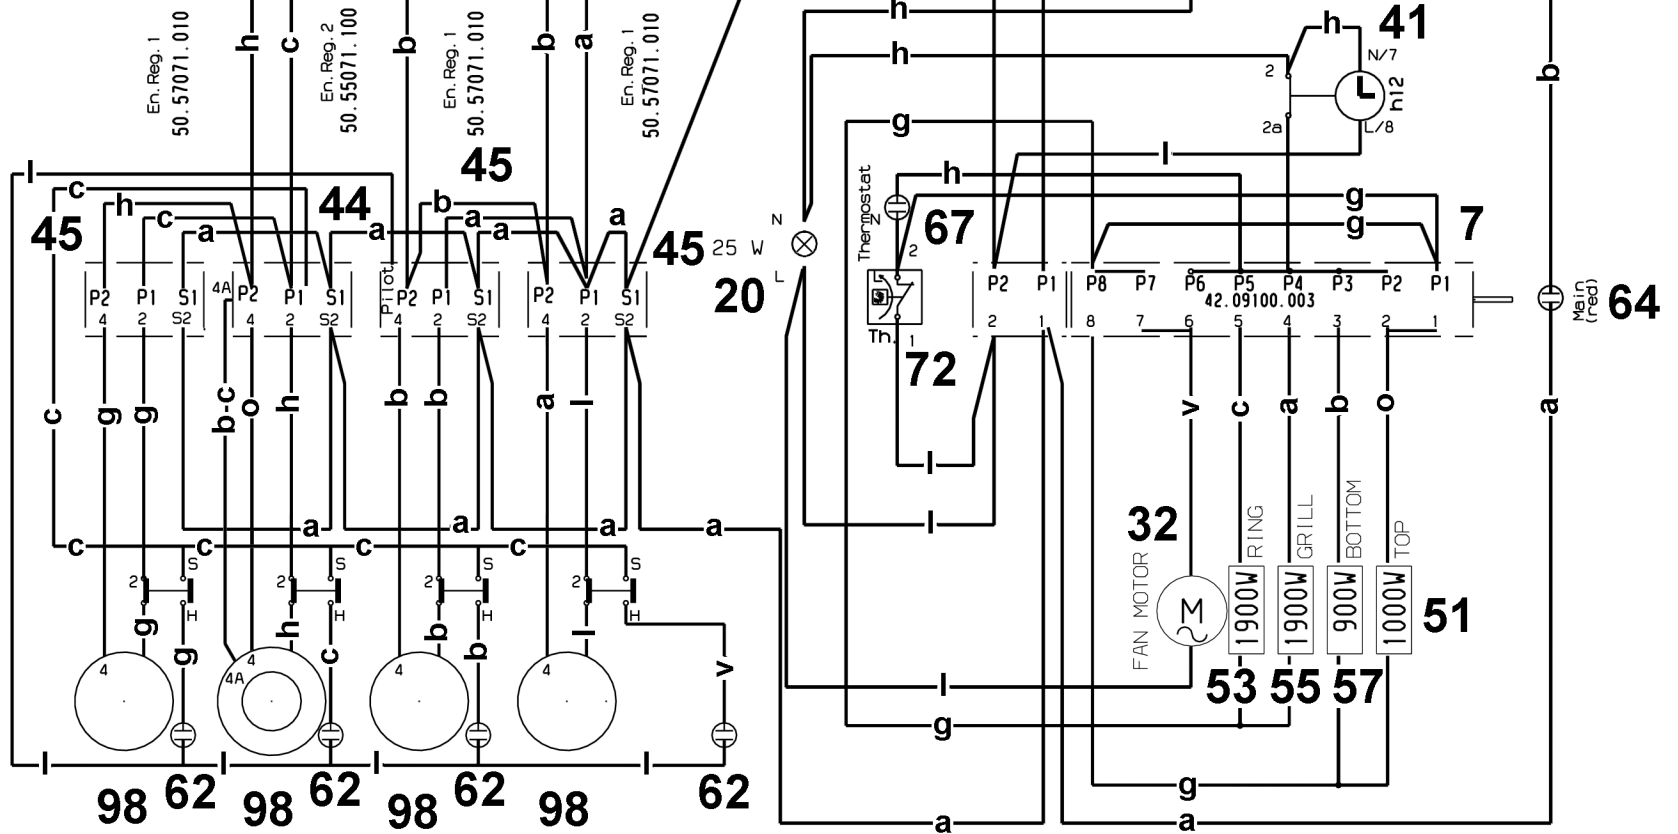

230/400V

29

342750875

4

3

2

1

ENERGY REGULATOR

PNC 943 265 301

DOUBLE ENERGY REGULATOR

OVEN SWITCH

POS.	0	1	2	3	4	5	6	7	8
1-P1									
2-P2									
3-P3									
4-P4									
5-P5									
6-P6									
7-P7									
8-P8									
1-P1									
2-P2									