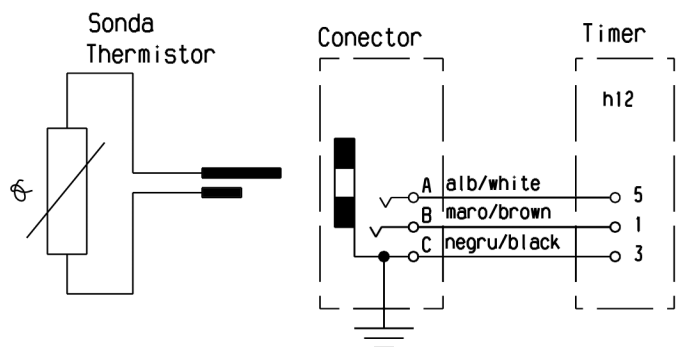

PNC 943 265 301

DOUBLE ENERGY REGULATOR

OVEN SWITCH

POS.	0	1	2	3	4	5	6	7	8
1-P1									
2-P2									
3-P3									
4-P4									
5-P5									
6-P6									
7-P7									
8-P8									
1-P1									
2-P2									