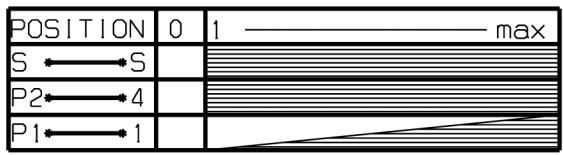

ENERGY REGULATOR