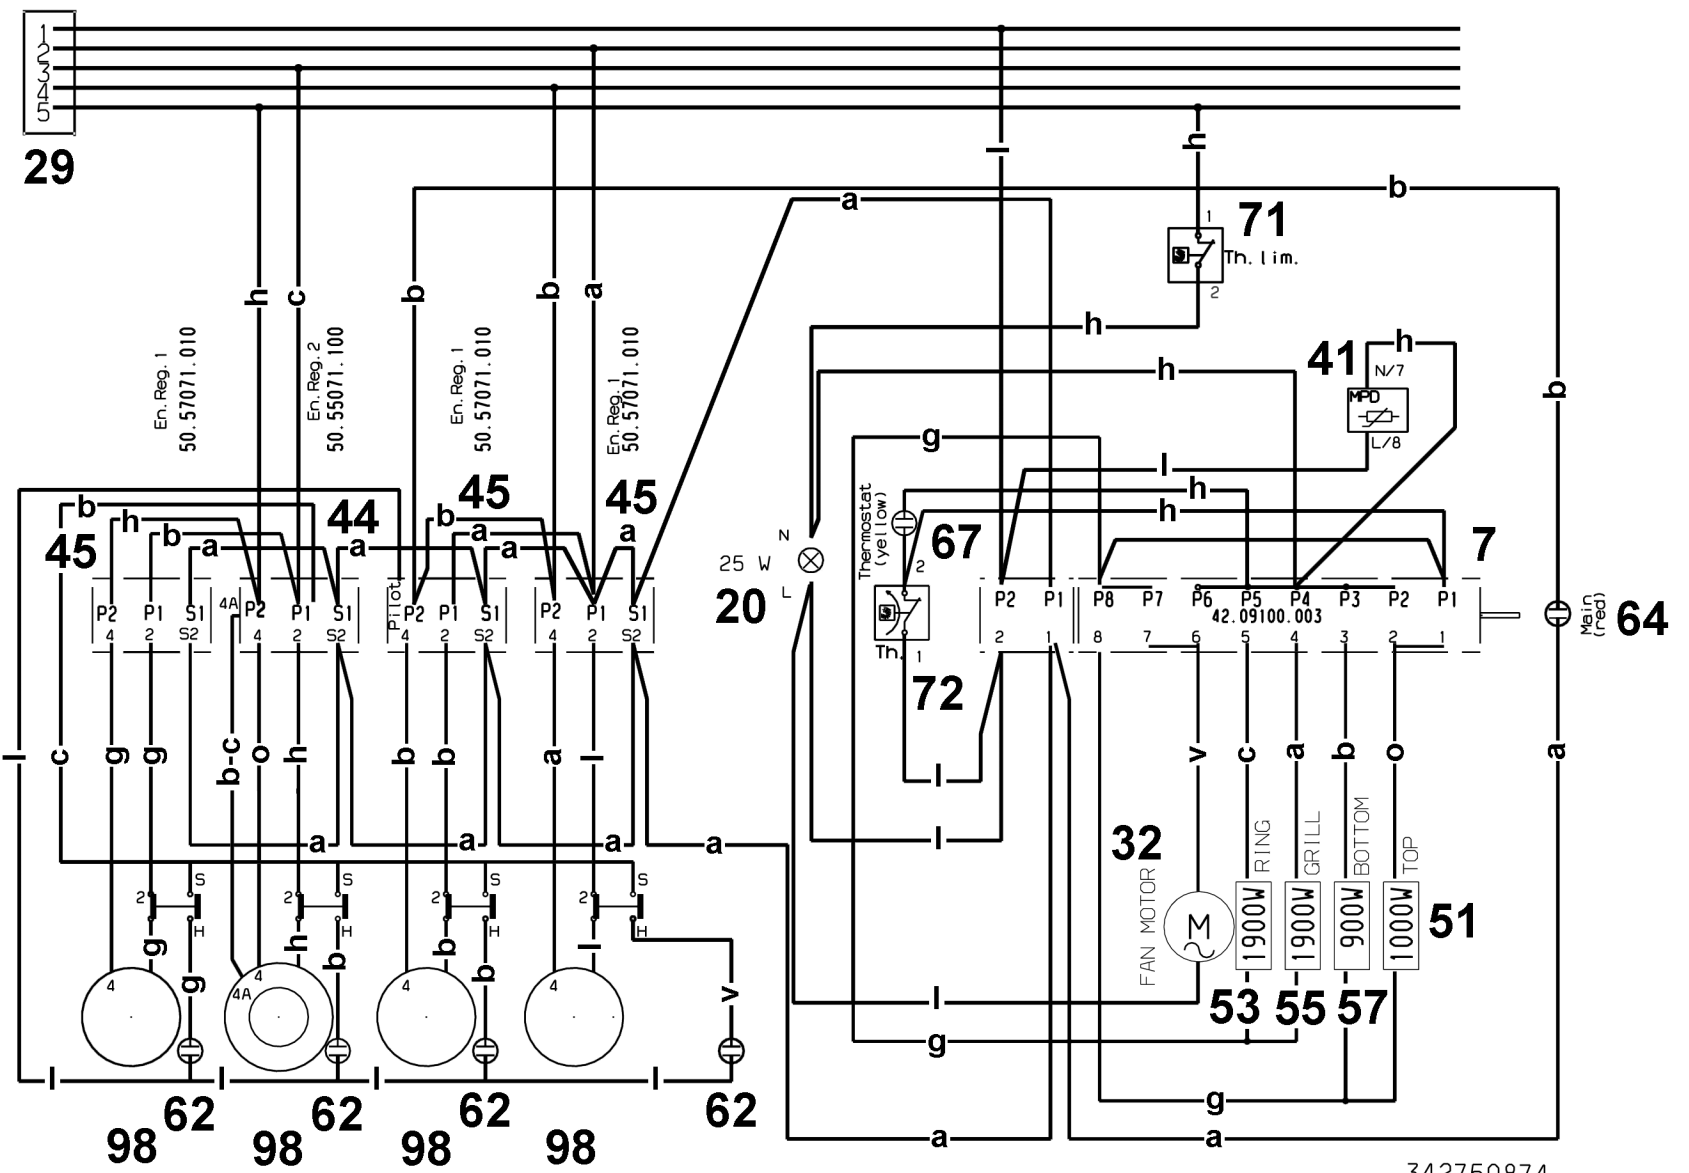

230/400V

342750874

OVEN SWITCH

	Light	Ring	Grill	Bottom	Top	500	Person		
POS.	0	1	2	3	4	5	6	7	8
1-P1									
2-P2									
3-P3									
4-P4									
5-P5									
6-P6									
7-P7									
8-P8									
1-P1									
2-P2									

42.09100.003

ENERGY REGULATOR

DOUBLE ENERGY REGULATOR

PNC 943 265 301

PNC 943 265 224
PNC 943 265 225