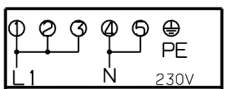

PNC 943 265 301