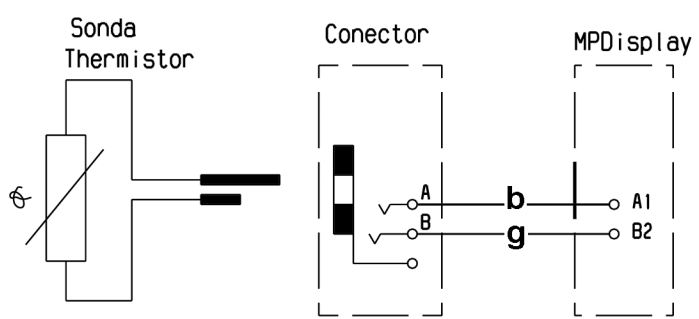

OVEN SWITCH

	Light	Ring	Grill	Bottom	Top	500	Person		
POS.	0	1	2	3	4	5	6	7	8
1-P1									
2-P2									
3-P3									
4-P4									
5-P5									
6-P6									
7-P7									
8-P8									
1-P1									
2-P2									

42.09100.003