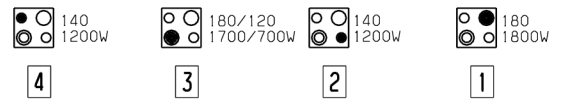

230/400V

342750874

OVEN SWITCH

	Light	Ring	Grill	Bottom	Top	500	Person		
POS.	0	1	2	3	4	5	6	7	8
1-P1									
2-P2									
3-P3									
4-P4									
5-P5									
6-P6									
7-P7									
8-P8									
1-P1									
2-P2									