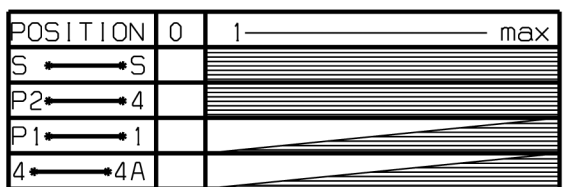

DOUBLE ENERGY REGULATOR