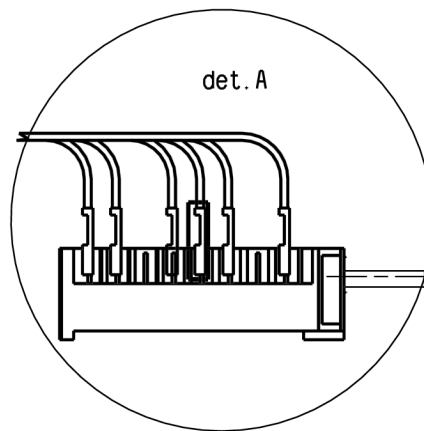

342750891

OVEN SWITCH

| | Light | 1 | 2 | 3 | 4 | 5 | 6 | 7 | 500 |
|------|-------|---|---|---|---|---|---|---|-----|
| POS. | 0 | | | | | | | | |
| 1-P1 | | █ | █ | █ | █ | █ | █ | █ | █ |
| 2-P2 | | | █ | █ | █ | █ | █ | █ | █ |
| 3-P3 | | | | █ | █ | █ | █ | █ | █ |
| 4-P4 | | | | | █ | █ | █ | █ | █ |
| 5-P5 | | | | | | █ | █ | █ | █ |
| 6-P6 | | █ | █ | █ | █ | █ | █ | █ | █ |
| 7-P7 | | | █ | █ | █ | █ | █ | █ | █ |
| 8-P8 | | | | █ | █ | █ | █ | █ | █ |

42.08000.033

MM7-527

ENERGY REGULATOR

| POSITION | 0 | 1 | 3max |
|----------|-----|---|------|
| S | ← S | █ | █ |
| P2 | ← 4 | █ | █ |
| P1 | ← 1 | █ | █ |