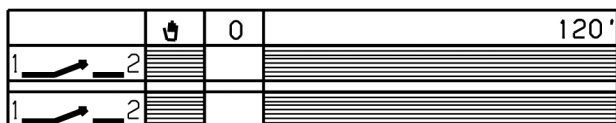

342750891

OVEN SWITCH

	Light	1	2	3	4	5	6	7	500
POS.	0								
1-P1		█	█	█	█	█	█	█	█
2-P2			█	█	█	█	█	█	█
3-P3				█	█	█	█	█	█
4-P4					█	█	█	█	█
5-P5						█	█	█	█
6-P6		█	█	█	█	█	█	█	█
7-P7			█	█	█	█	█	█	█
8-P8				█	█	█	█	█	█

42.08000.033

MM7-527

ENERGY REGULATOR

POSITION	0	1	3max
S	← S	█	█
P2	← 4	█	█
P1	← 1	█	█