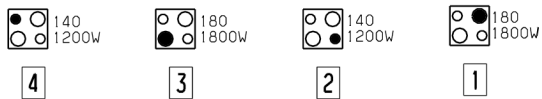

342750891

OVEN SWITCH

| | Light | 1 | 2 | 3 | 4 | 5 | 6 | 7 | 500 |
|------|-------|---|---|---|---|---|---|---|-----|
| POS. | 0 | | | | | | | | |
| 1-P1 | | █ | █ | █ | █ | █ | █ | █ | █ |
| 2-P2 | | | █ | █ | █ | █ | █ | █ | █ |
| 3-P3 | | | | █ | █ | █ | █ | █ | █ |
| 4-P4 | | | | | █ | █ | █ | █ | █ |
| 5-P5 | | | | | | █ | █ | █ | █ |
| 6-P6 | | █ | █ | █ | █ | █ | █ | █ | █ |
| 7-P7 | | | █ | █ | █ | █ | █ | █ | █ |
| 8-P8 | | | | █ | █ | █ | █ | █ | █ |