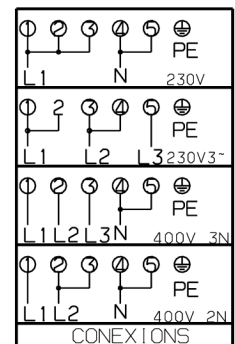

342750891

OVEN SWITCH

| | Light | 1 | 2 | 3 | 4 | 5 | 6 | 7 | 500 |
|------|-------|---|---|---|---|---|---|---|-----|
| POS. | 0 | | | | | | | | |
| 1-P1 | | █ | █ | █ | █ | █ | █ | █ | █ |
| 2-P2 | | | █ | █ | █ | █ | █ | █ | █ |
| 3-P3 | | | | █ | █ | █ | █ | █ | █ |
| 4-P4 | | | | | █ | █ | █ | █ | █ |
| 5-P5 | | | | | | █ | █ | █ | █ |
| 6-P6 | | █ | █ | █ | █ | █ | █ | █ | █ |
| 7-P7 | | | █ | █ | █ | █ | █ | █ | █ |
| 8-P8 | | | | █ | █ | █ | █ | █ | █ |

42.08000.033

MM7-527

ENERGY REGULATOR

| POSITION | 0 | 1 | 3max |
|----------|-----|---|------|
| S | ← S | █ | █ |
| P2 | ← 4 | █ | █ |
| P1 | ← 1 | █ | █ |