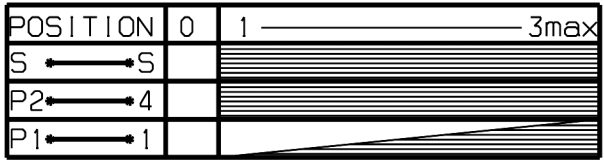

342750867

ENERGY REGULATOR

OVEN SWITCH

POS.	0	1	2	3	4	5	6
1-P1							
2-P2							
3-P3							
4-P4							
5-P5							
6-P6							
7-P7							
8-P8							
1-P1							
2-P2							

42.07100.008