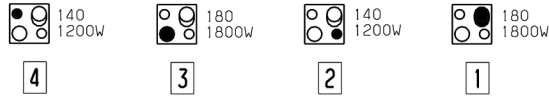

230/400V

342750866

ENERGY REGULATOR

OVEN SWITCH

POS.	0	1	2	3	4	5	6
1-P1							
2-P2							
3-P3							
4-P4							
5-P5							
6-P6							
7-P7							
8-P8							
1-P1							
2-P2							

42.07100.008