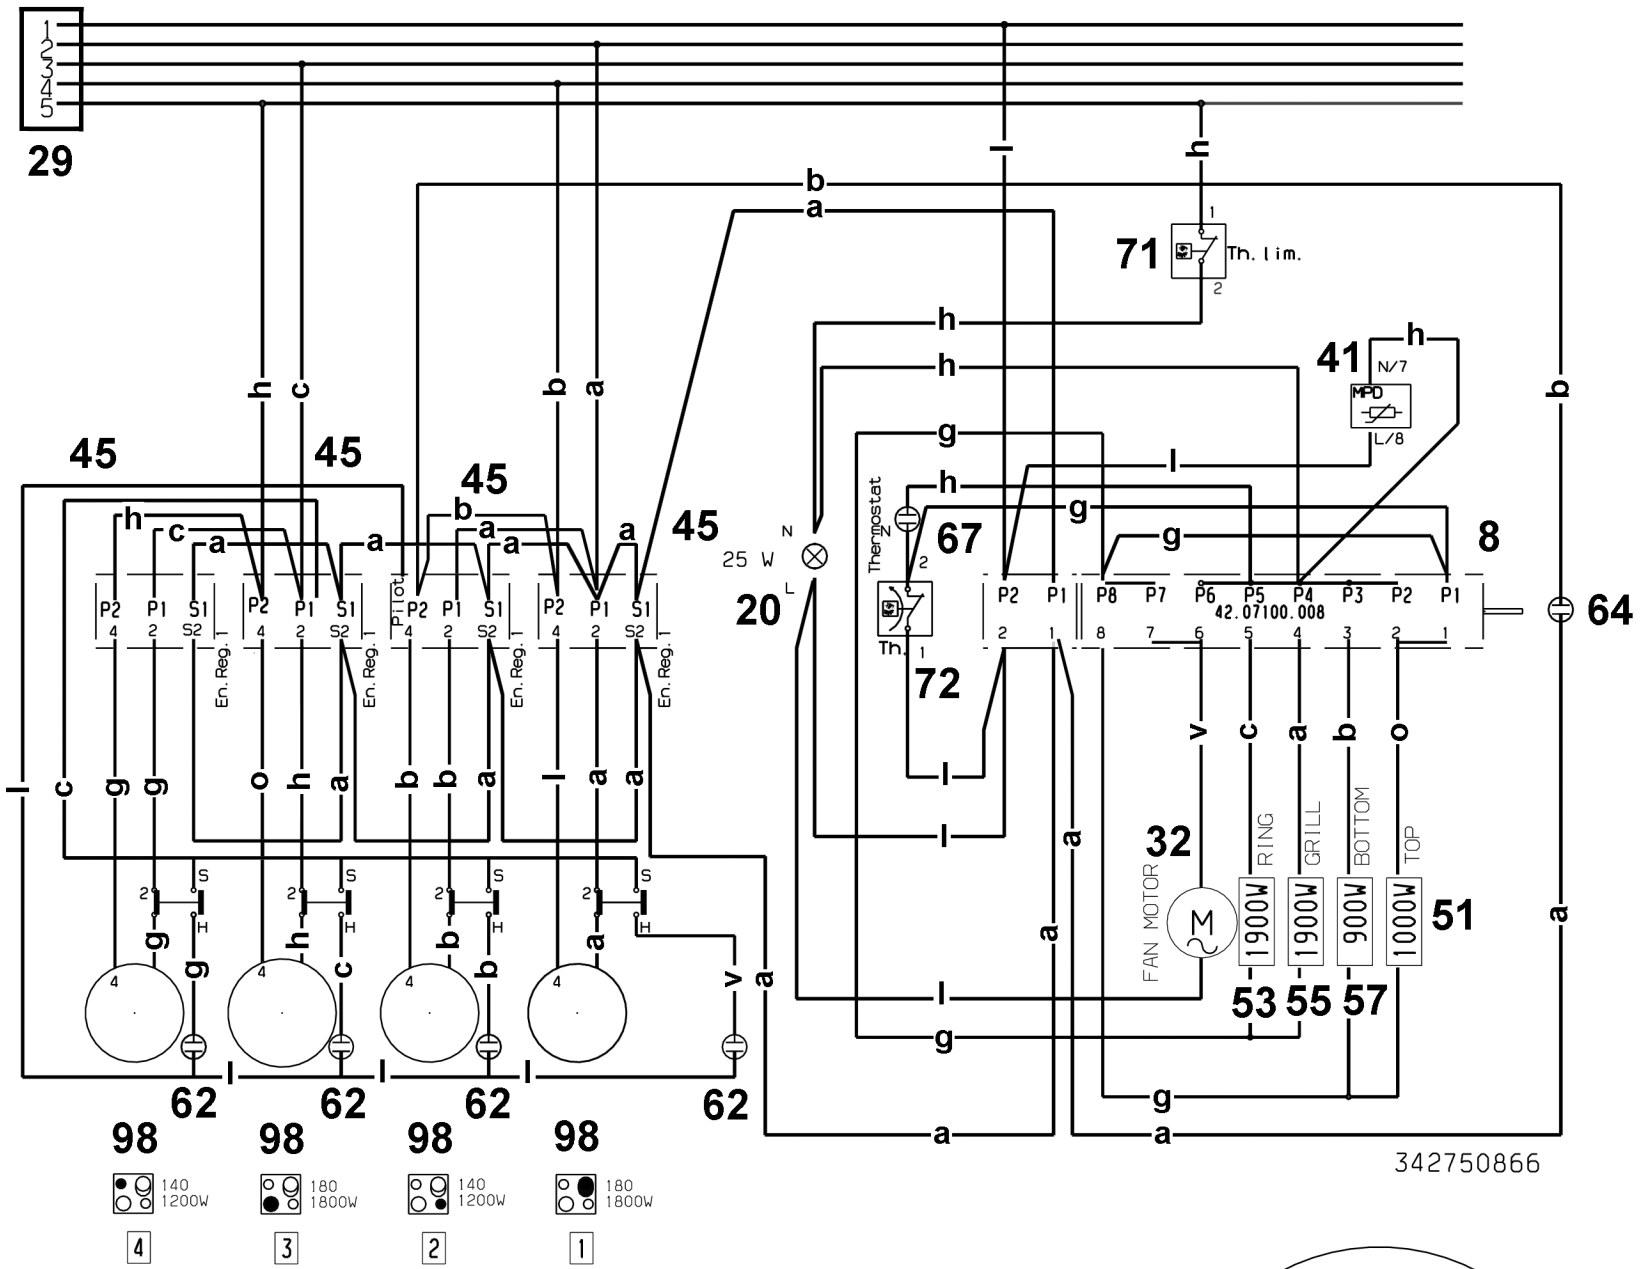

230/400V

342750866

ENERGY REGULATOR

OVEN SWITCH

POS.	0	1	2	3	4	5	6
1-P1							
2-P2							
3-P3							
4-P4							
5-P5							
6-P6							
7-P7							
8-P8							
1-P1							
2-P2							

42.07100.008