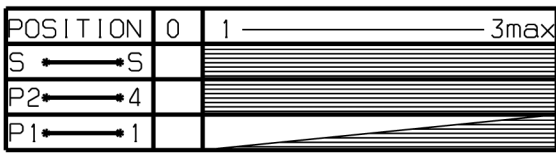

230/400V

342750866

ENERGY REGULATOR

OVEN SWITCH

POS.	0	1	2	3	4	5	6
1-P1							
2-P2							
3-P3							
4-P4							
5-P5							
6-P6							
7-P7							
8-P8							
1-P1							
2-P2							

42.07100.008