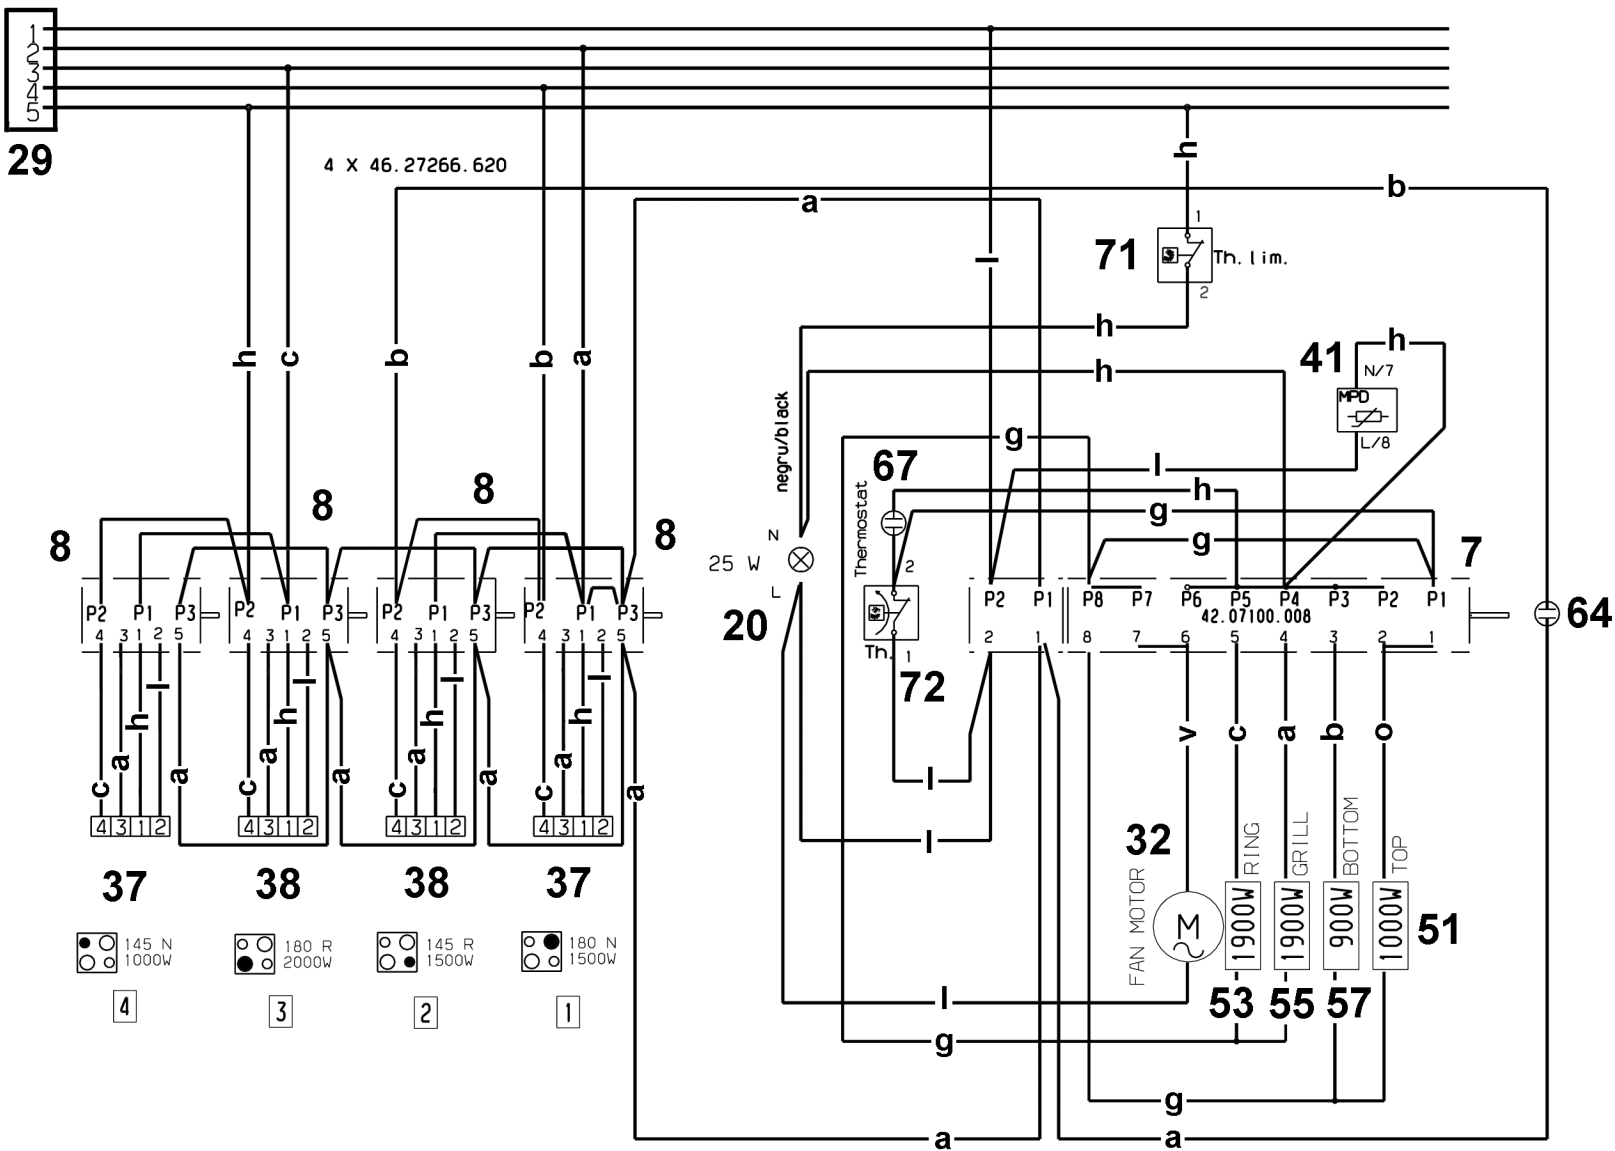

230/400V

342750865

HOB SWITCH (clockwise rotatic)

POS	0	1	2	3	4	5	6
4 - P2							
3 - P2							
3 - P1							
1 - P1							
2 - P1							
5 - P3							

OVEN SWITCH 46.27266.620 42.07100.008

POS.	0	1	2	3	4	5	6
1-P1							
2-P2							
3-P3							
4-P4							
5-P5							
6-P6							
7-P7							
8-P8							
1-P1							
2-P2							