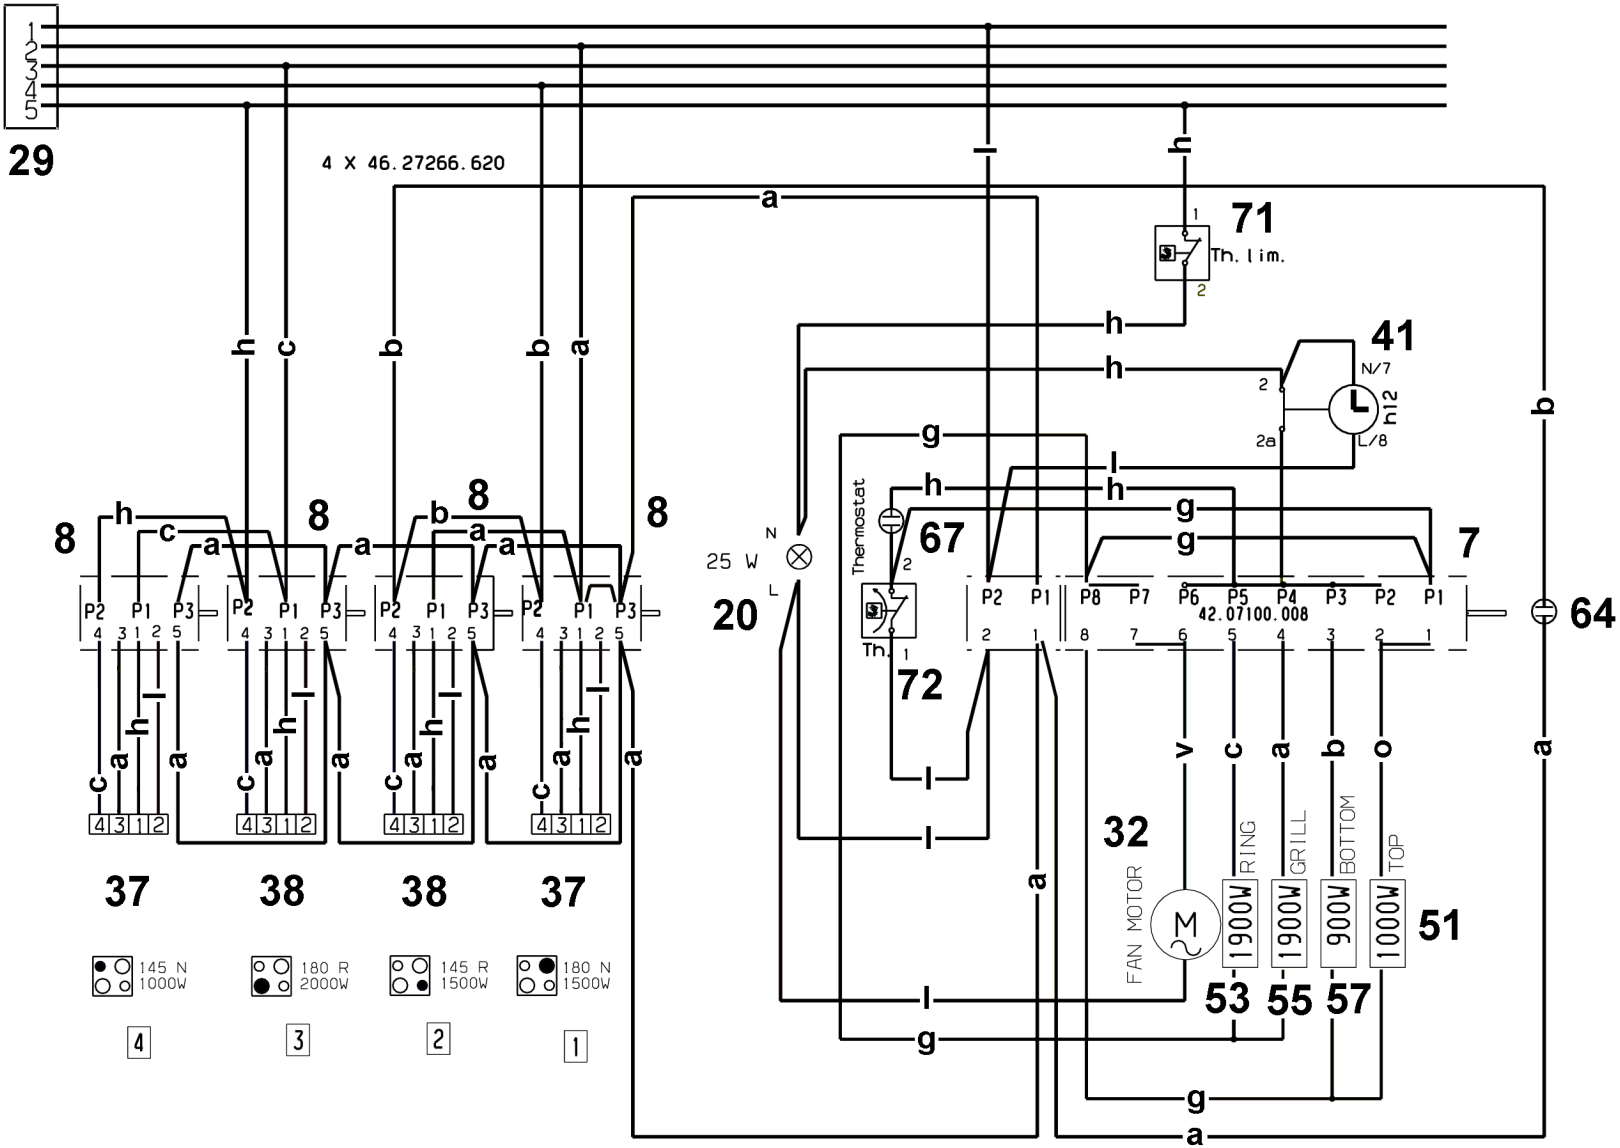

230/400V

342750864

HOB SWITCH (clockwise rotation)

POS	0	1	2	3	4	5	6
4 - P2							
3 - P2							
3 - P1							
1 - P1							
2 - P1							
5 - P3							

46.27266.620

OVEN SWITCH

POS.	0	1	2	3	4	5	6
1-P1							
2-P2							
3-P3							
4-P4							
5-P5							
6-P6							
7-P7							
8-P8							
1-P1							
2-P2							

42.07100.008