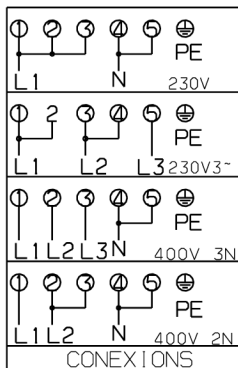

HOB SWITCH (clockwise rotation)

POS	0	1	2	3	4	5	6
4 - P2							
3 - P2							
3 - P1							
1 - P1							
2 - P1							
5 - P3							

46.27266.620

OVEN SWITCH

POS.	A	0	72	144	216	288
4-P2						
3-P1						
1-P1						
2-P1						
5-P3						