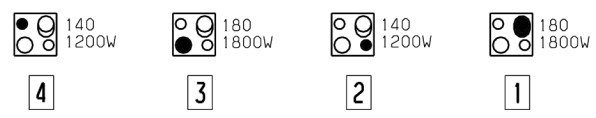

230/400V

342750852

ENERGY REGULATOR

OVEN SWITCH

342 7585 01

	Light	1	2	3	4	5	6	500
POS.	0	1	2	3	4	5	6	
1-P1								
2-P2								
3-P3								
4-P4								
5-P5								
6-P6								
7-P7								
8-P8								