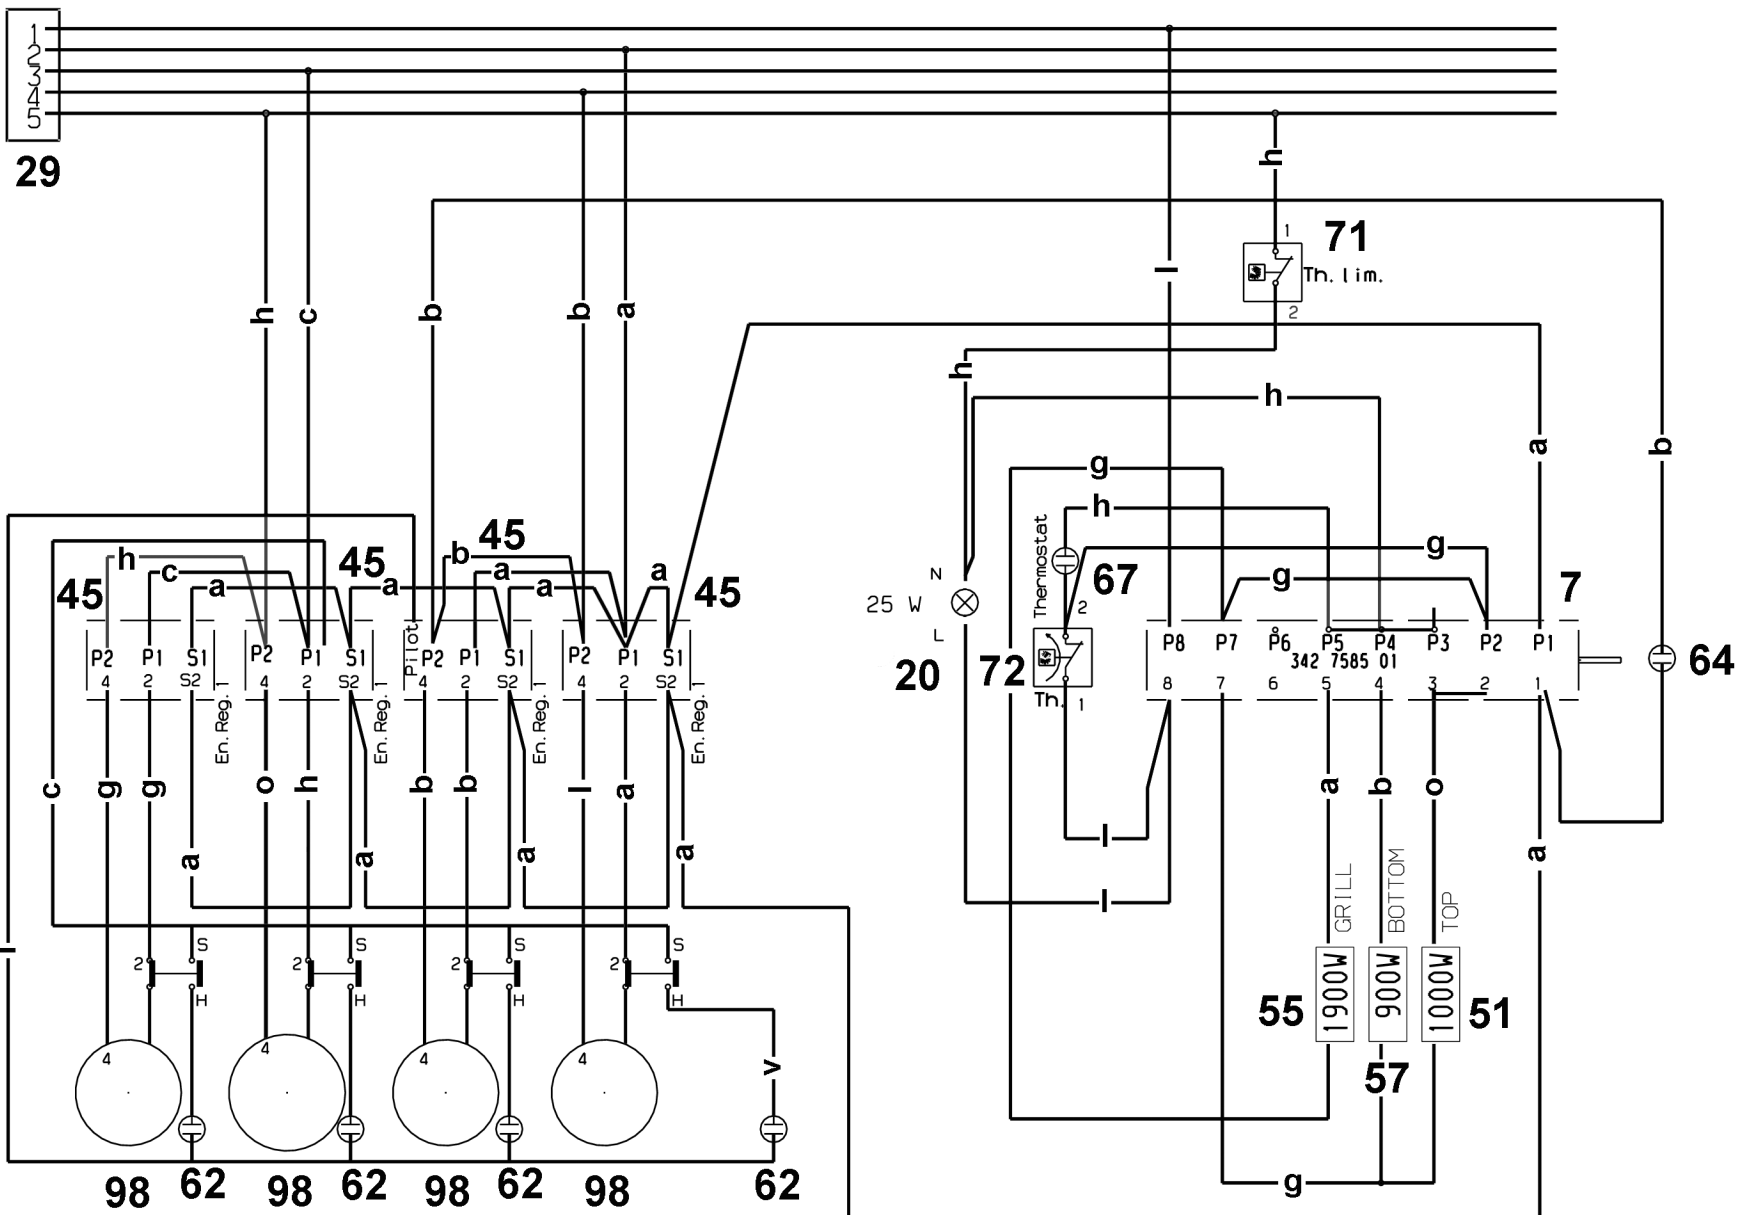

230/400V

342750852

ENERGY REGULATOR

OVEN SWITCH

342 7585 01

	Light	1	2	3	4	5	6	500
POS.	0	1	2	3	4	5	6	
1-P1								
2-P2								
3-P3								
4-P4								
5-P5								
6-P6								
7-P7								
8-P8								