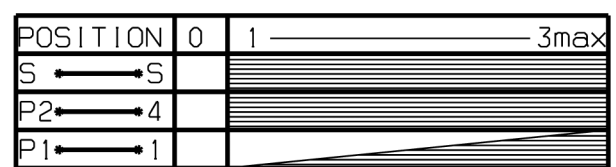

230/400V

342750852

ENERGY REGULATOR

OVEN SWITCH

342 7585 01

	Light	1	2	3	4	5	6	500
POS.	0	1	2	3	4	5	6	
1-P1								
2-P2								
3-P3								
4-P4								
5-P5								
6-P6								
7-P7								
8-P8								