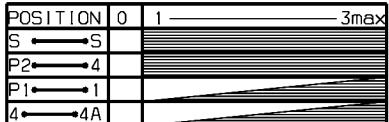

342750840

ENERGY REGULATOR

DOUBLE ENERGY REGULATOR

OVEN SWITCH

POS.	A	0	72	144	216	288
4-P2						
3-P1						
1-P1						
2-P1						
5-P3						