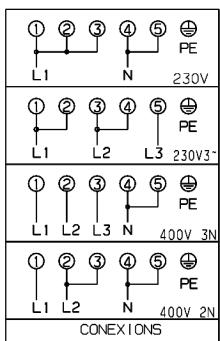

342750840

ENERGY REGULATOR

DOUBLE ENERGY REGULATOR

OVEN SWITCH

POS.	A	0	72	144	216	288
4-P2						
3-P1						
1-P1						
2-P1						
5-P3						