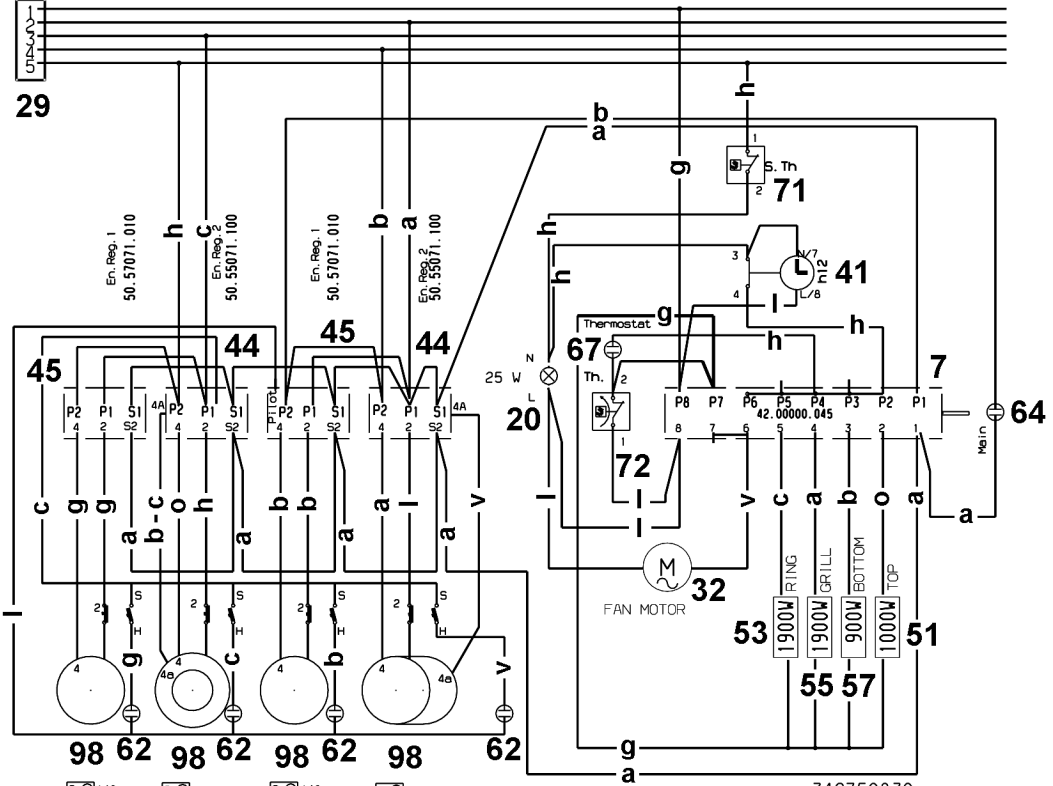

29

342750830

- 140mm  
1200W
- 180/120mm  
1700/700W
- 140mm  
1200W
- 140/250mm  
2000/1100W

OVEN SWITCH 42.00000.045

POS.	0	1	2	3	4	5	6	7	8	9
1-P1										
2-P2										
3-P3										
4-P4										
5-P5										
6-P6										
7-P7										
8-P8										

ENERGY REGULATOR

POSITION	0	1	12
S1	→	S2	
P2	→	4	
P1	→	1	

DOUBLE ENERGY REGULATOR

POSITION	0	1	12 max
S1	→	S2	
P2	→	4	
P1	→	1	
4	→	4A	