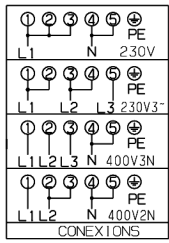

29

342750830

- 140mm  
1200W
- 180/120mm  
1700/700W
- 140mm  
1200W
- 140/250mm  
2000/1100W

OVEN SWITCH 42.00000.045

POS.	0	1	2	3	4	5	6	7	8	9
1-P1										
2-P2										
3-P3										
4-P4										
5-P5										
6-P6										
7-P7										
8-P8										

ENERGY REGULATOR

POSITION	0	1	12
S1	→	S2	
P2	→	4	
P1	→	1	

DOUBLE ENERGY REGULATOR

POSITION	0	1	12 max
S1	→	S2	
P2	→	4	
P1	→	1	
4	→	4A	