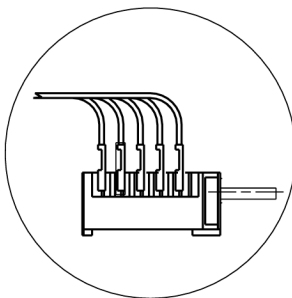

- 4 140mm 1200W
- 3 180mm 1700W
- 2 140mm 1200W
- 1 180mm 1700W

①	②	③	④	⑤	⊕
L1				N	230V
①	②	③	④	⑤	⊕
L1	L2	L3		N	230V/3
①	②	③	④	⑤	⊕
L1	L2	L3	N		400V 3N
①	②	③	④	⑤	⊕
L1	L2		N		400V 2N

CONEXIONS

ENERGY REGULATOR

POSITION	1	max
S	→	→
P2	→	→
P1	→	→

OVEN SWITCH

POS.	A	0	72	144	216	288
4-P2						
3-P1						
1-P1						
2-P1						
5-P3						