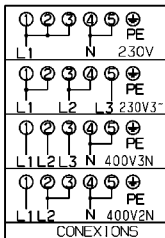

140mm 180/120mm 140mm 140/250mm  
 1200W 1700/700W 1200W 2030/1100W

74

342750842a

OVEN SWITCH 42.09000.026

	0	1	2	3	4	5	6	7	8
0ns									
1-P1									
2-P2									
3-P3									
4-P4									
5-P5									
6-P6									
7-P7									
8-P8									