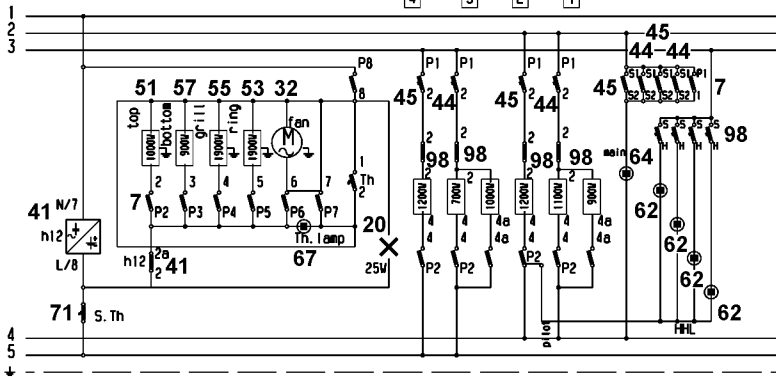

140mm 180/120mm 140mm 140/250mm  
 1200W 1700/700W 1200W 2030/1100W

74

342750842a

OVEN SWITCH 42.09000.026

	0	1	2	3	4	5	6	7	8
0ns									
1-P1									
2-P2									
3-P3									
4-P4									
5-P5									
6-P6									
7-P7									
8-P8									