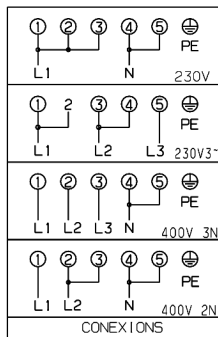

74

342750841a

ENERGY REGULATOR

DOUBLE ENERGY REGULATOR

OVEN SWITCH

46.25266.514