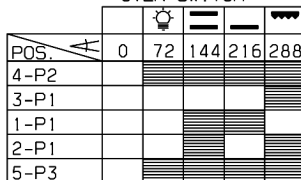

74

342750841a

ENERGY REGULATOR

DOUBLE ENERGY REGULATOR

OVEN SWITCH

46.25266.514