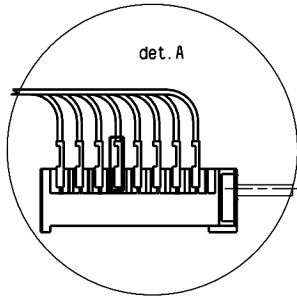

342750834

- 140mm 1200W
- 180/120mm 1700/700W
- 140mm 1200W
- 140/250mm 2000/1100W

OVEN SWITCH 42.09000.026

POS.	0	1	2	3	4	5	6	7	8
1-P1									
2-P2									
3-P3									
4-P4									
5-P5									
6-P6									
7-P7									
8-P8									

ENERGY REGULATOR

POSITION	0	1	max
S	→ S		
P2	→ 4		
P1	→ 1		

DOUBLE ENERGY REGULATOR

POSITION	0	1	3max
S	→ S		
P2	→ 4		
P1	→ 1		
4	→ 4A		

①	②	③	④	⑤	⊕
L1			N		230V
①	②	③	④	⑤	⊕
L1	L2	L3			230V3
①	②	③	④	⑤	⊕
L1	L2	L3	N		400V 3N
①	②	③	④	⑤	⊕
L1	L2		N		400V 2N