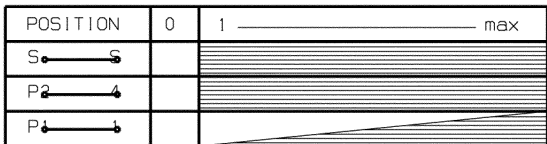

ENERGY REGULATOR

OVEN SWITCH

POS.	0	60	120	180	240	300
4-P2						
3-P1						
1-P1						
2-P1						
5-P3						