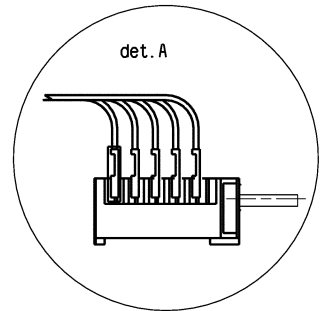

OVEN SWITCH
46.23866.862

	♀					
POS.	0	30	60 ± 240	270	300	330
4-P2						
3-P1						
1-P1						
2-P1						
5-P3						

ENERGY REGULATOR

POSITION	0	1	max
S			
P2			
P1			