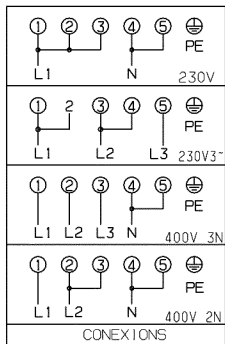

230/400V

ENERGY REGULATOR

| POSITION | 0 | 1 | max |
|----------|---|---|-----|
| S | | | |
| P2 | | | |
| P1 | | | |

OVEN SWITCH

| POS. | 0 | 60 | 120 | 180 | 240 | 300 |
|------|---|----|-----|-----|-----|-----|
| 4-P2 | | | | | | |
| 3-P1 | | | | | | |
| 1-P1 | | | | | | |
| 2-P1 | | | | | | |
| 5-P3 | | | | | | |