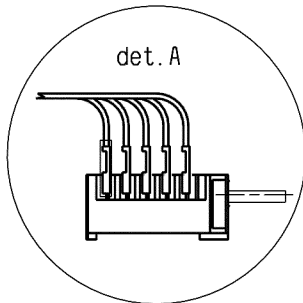

230/400V

ENERGY REGULATOR

| POSITION | 0 | 1 | max |
|----------|---|---|-----|
| S | | | |
| P2 | | | |
| P1 | | | |

OVEN SWITCH

| POS. | 0 | 60 | 120 | 180 | 240 | 300 |
|------|---|----|-----|-----|-----|-----|
| 4-P2 | | | | | | |
| 3-P1 | | | | | | |
| 1-P1 | | | | | | |
| 2-P1 | | | | | | |
| 5-P3 | | | | | | |