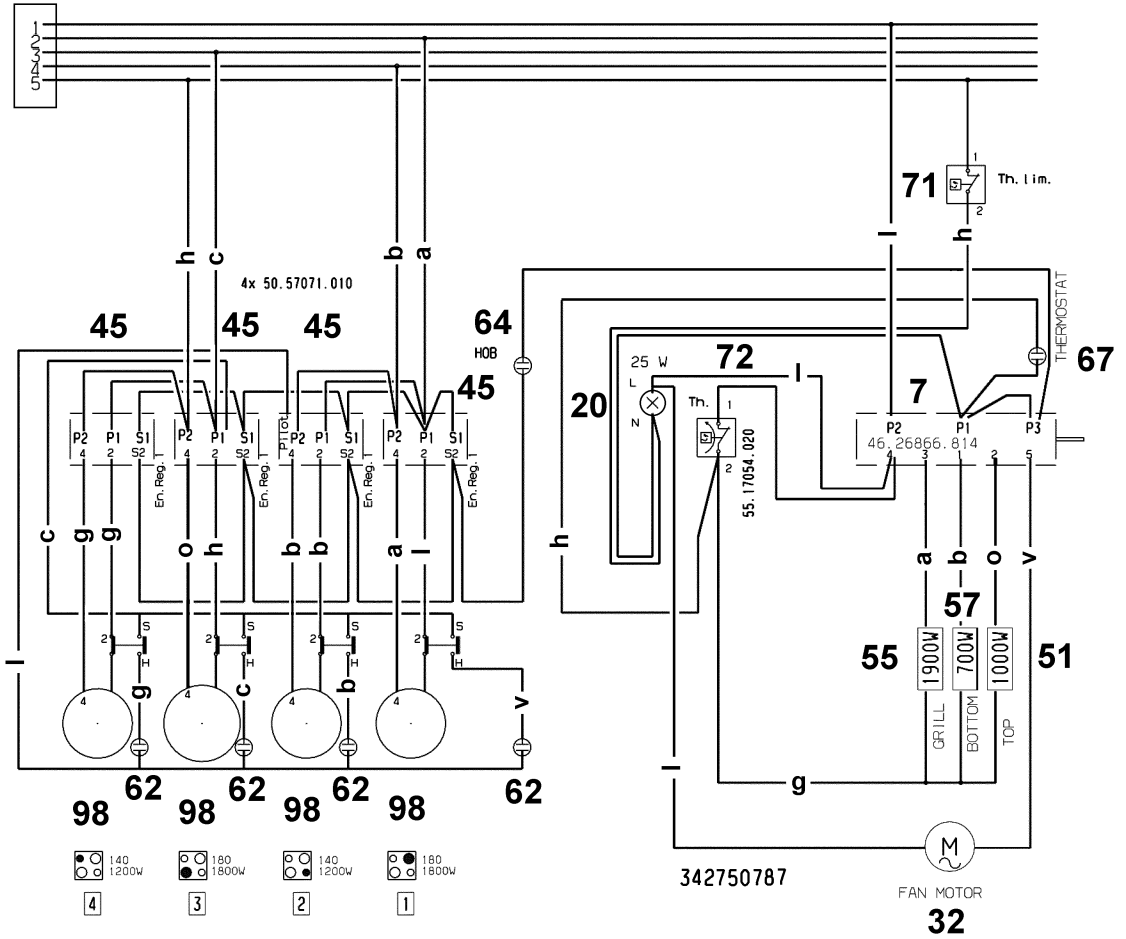

230/400V

ENERGY REGULATOR

| POSITION | 0 | 1 | max |
|----------|---|---|-----|
| S | | | |
| P2 | | | |
| P1 | | | |

OVEN SWITCH

| POS. | 0 | 60 | 120 | 180 | 240 | 300 |
|------|---|----|-----|-----|-----|-----|
| 4-P2 | | | | | | |
| 3-P1 | | | | | | |
| 1-P1 | | | | | | |
| 2-P1 | | | | | | |
| 5-P3 | | | | | | |