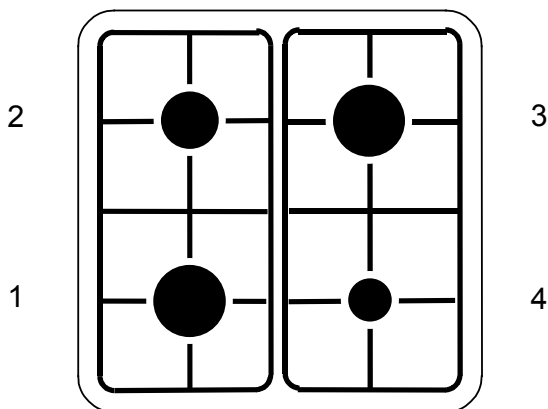

DESCRIPTION OF THE APPLIANCE

Control panel

Model : ZCG 5500

1. Oven light /Turn spit switch
2. Oven /Grill function control knob
3. Front left burner control knob
4. Back left burner control knob
5. Back right burner control knob
6. Front right burner control knob
7. Top/oven ignition switch

Hob

1. Front left burner (rapid)
2. Back left burner (semi-rapid)
3. Back right burner (rapid)
4. Front right burner (auxiliary)

DT000439