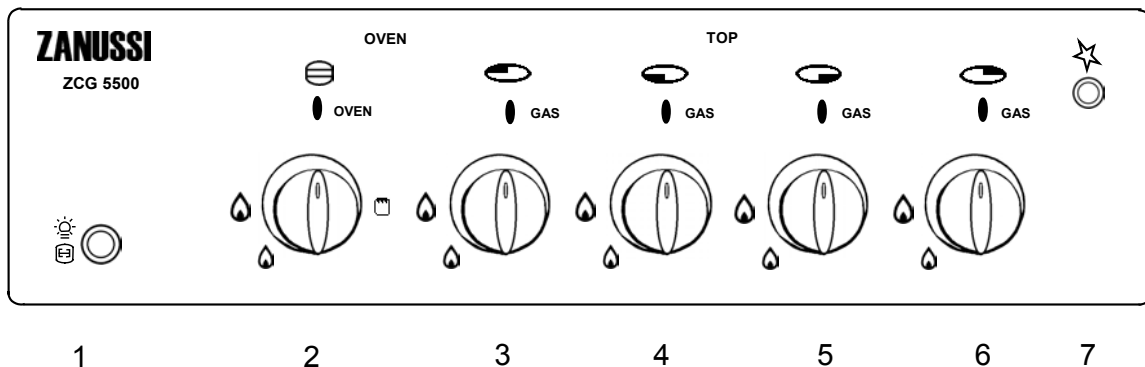

DESCRIPTION OF THE APPLIANCE

Control panel

Model : ZCG 5500

1. Oven light /Turn spit switch
2. Oven /Grill function control knob
3. Front left burner control knob
4. Back left burner control knob
5. Back right burner control knob
6. Front right burner control knob
7. Top/oven ignition switch

Hob

1. Front left burner (rapid)
2. Back left burner (semi-rapid)
3. Back right burner (rapid)
4. Front right burner (auxiliary)

DT000439