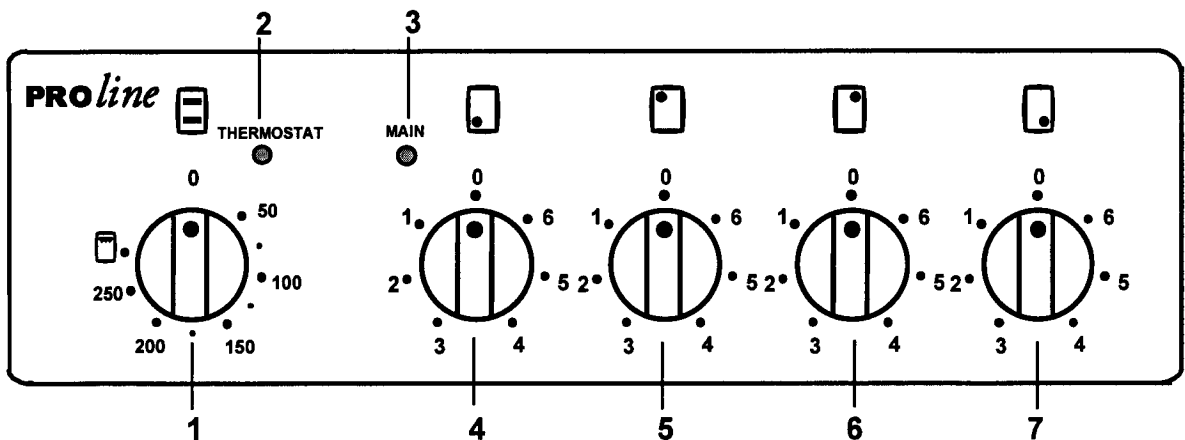

Control panel

Model : EFE 503

- | | |
|---|---------------------------------------|
| 1. Oven thermostat and grill control knob | 4. Front left hot plate control knob |
| 2. Oven thermostat indicator light | 5. Back left hot plate control knob |
| 3. Cooker operation indicator light | 6. Back right hot plate control knob |
| | 7. Front right hot plate control knob |

Hob

1. Hot plate \varnothing 145 – 1000W
2. Hot plate \varnothing 180 – 1500W
3. Hot plate \varnothing 145 – 1000W
4. Hot plate \varnothing 180 – 1500W