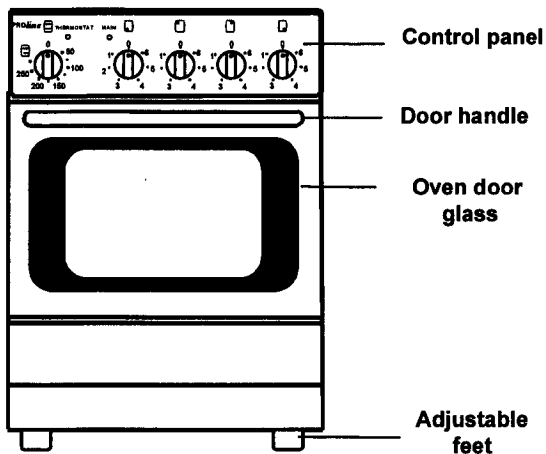

Control panel

Model : EFE 503

- | | |
|---|---------------------------------------|
| 1. Oven thermostat and grill control knob | 4. Front left hot plate control knob |
| 2. Oven thermostat indicator light | 5. Back left hot plate control knob |
| 3. Cooker operation indicator light | 6. Back right hot plate control knob |
| | 7. Front right hot plate control knob |

Hob

1. Hot plate \varnothing 145 – 1000W
2. Hot plate \varnothing 180 – 1500W
3. Hot plate \varnothing 145 – 1000W
4. Hot plate \varnothing 180 – 1500W