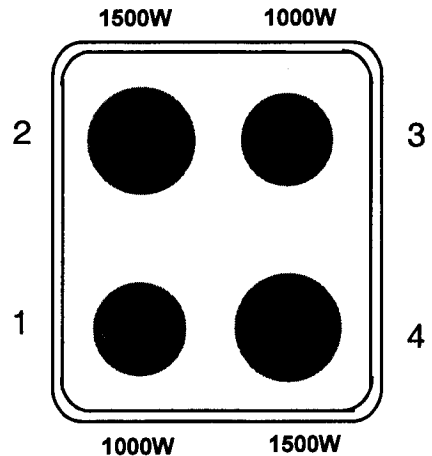

Control panel

Model : EFE 503

- | | |
|---|---------------------------------------|
| 1. Oven thermostat and grill control knob | 4. Front left hot plate control knob |
| 2. Oven thermostat indicator light | 5. Back left hot plate control knob |
| 3. Cooker operation indicator light | 6. Back right hot plate control knob |
| | 7. Front right hot plate control knob |

Hob

1. Hot plate \varnothing 145 – 1000W
2. Hot plate \varnothing 180 – 1500W
3. Hot plate \varnothing 145 – 1000W
4. Hot plate \varnothing 180 – 1500W