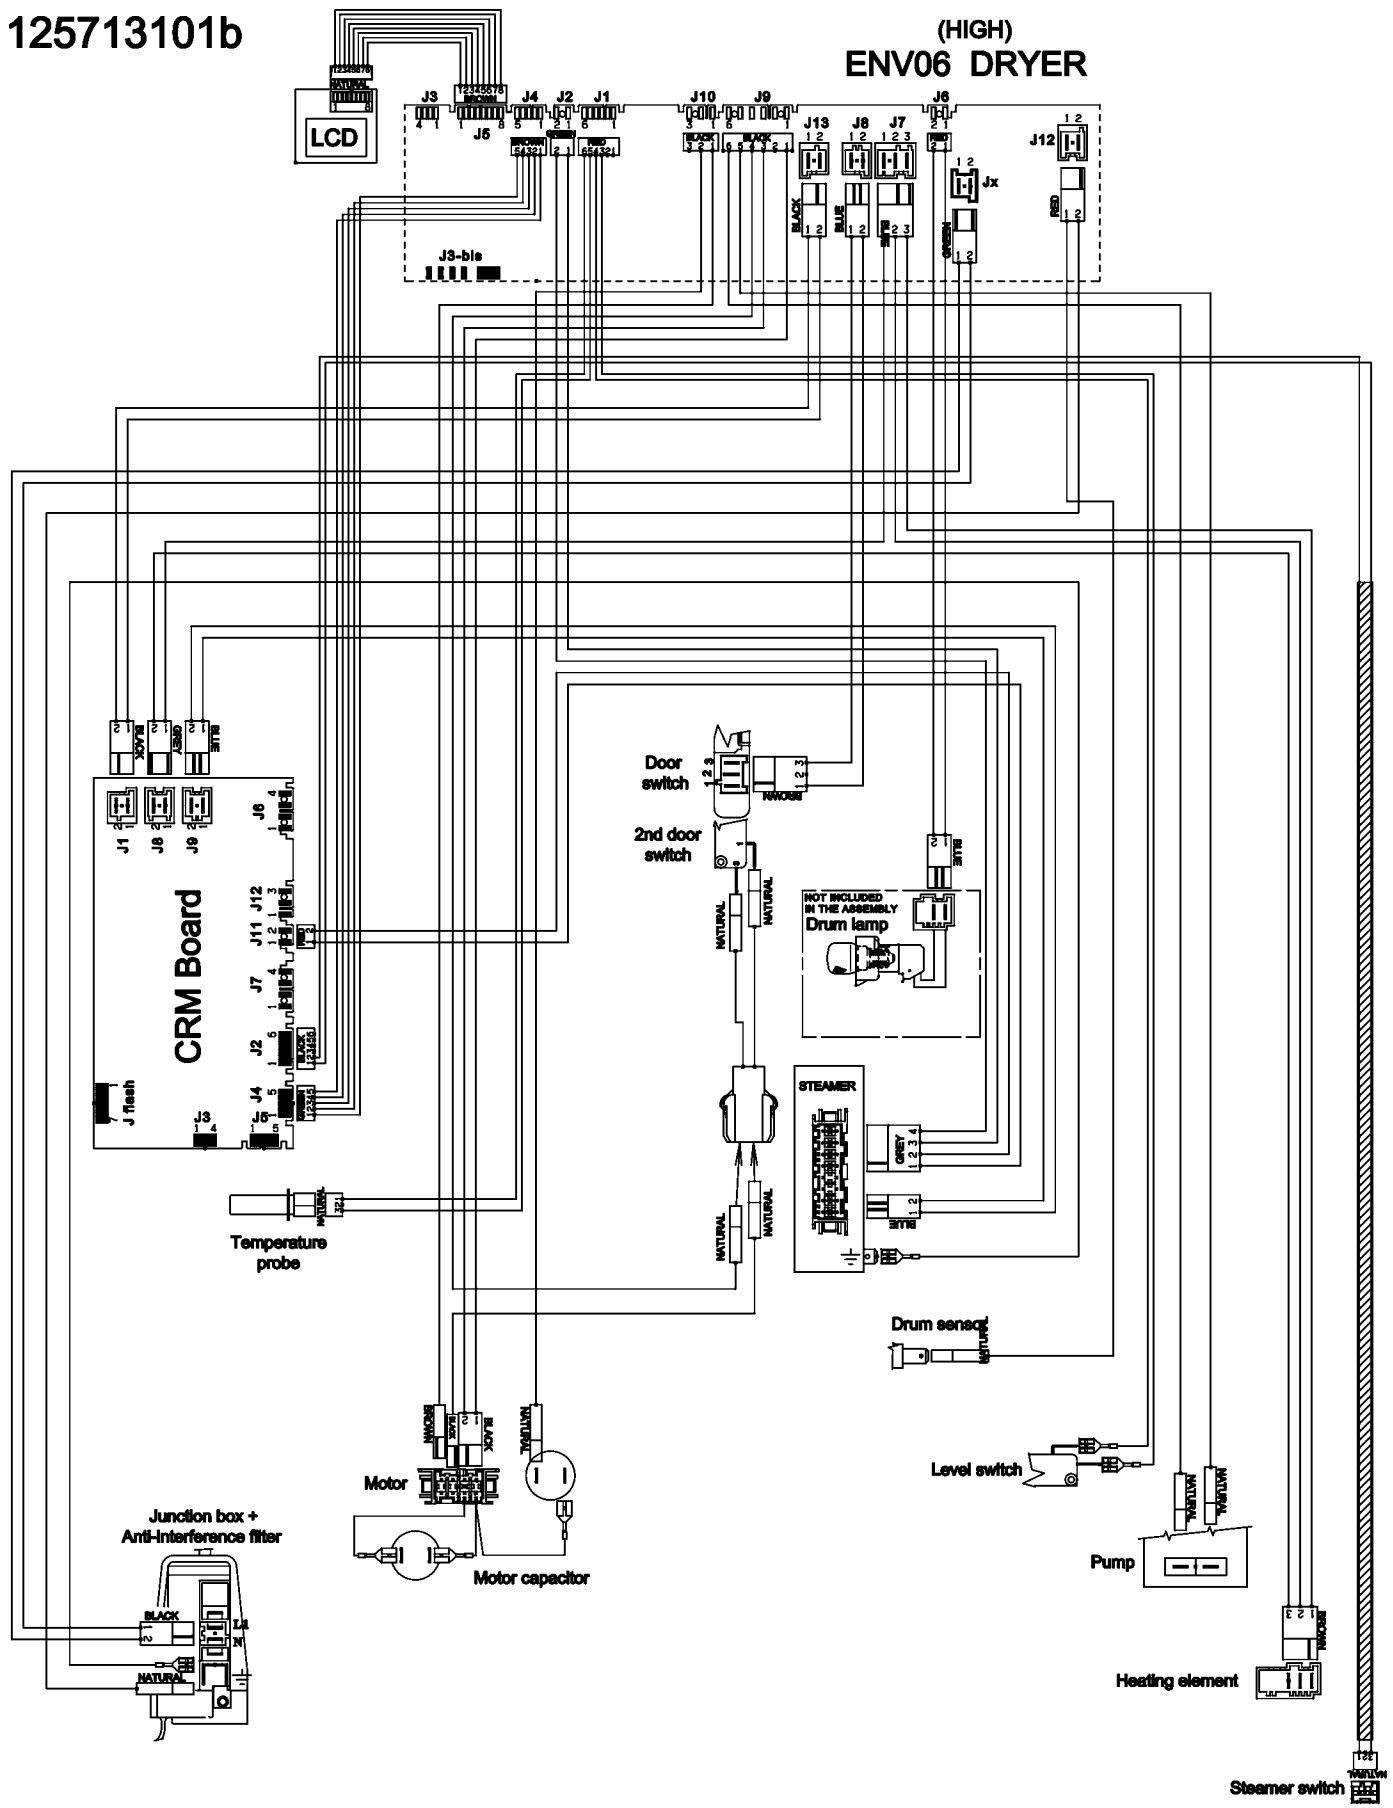

125713101b

(HIGH)
ENV06 DRYER

LCD

JS-bis

CRM Board

Temperature probe

Door switch

2nd door switch

NOT INCLUDED IN THE ASSEMBLY
Drum lamp

STEAMER

Drum sensor

Level switch

Pump

Heating element

Junction box +
Anti-interference filter

Motor

Motor capacitor

Steamer switch