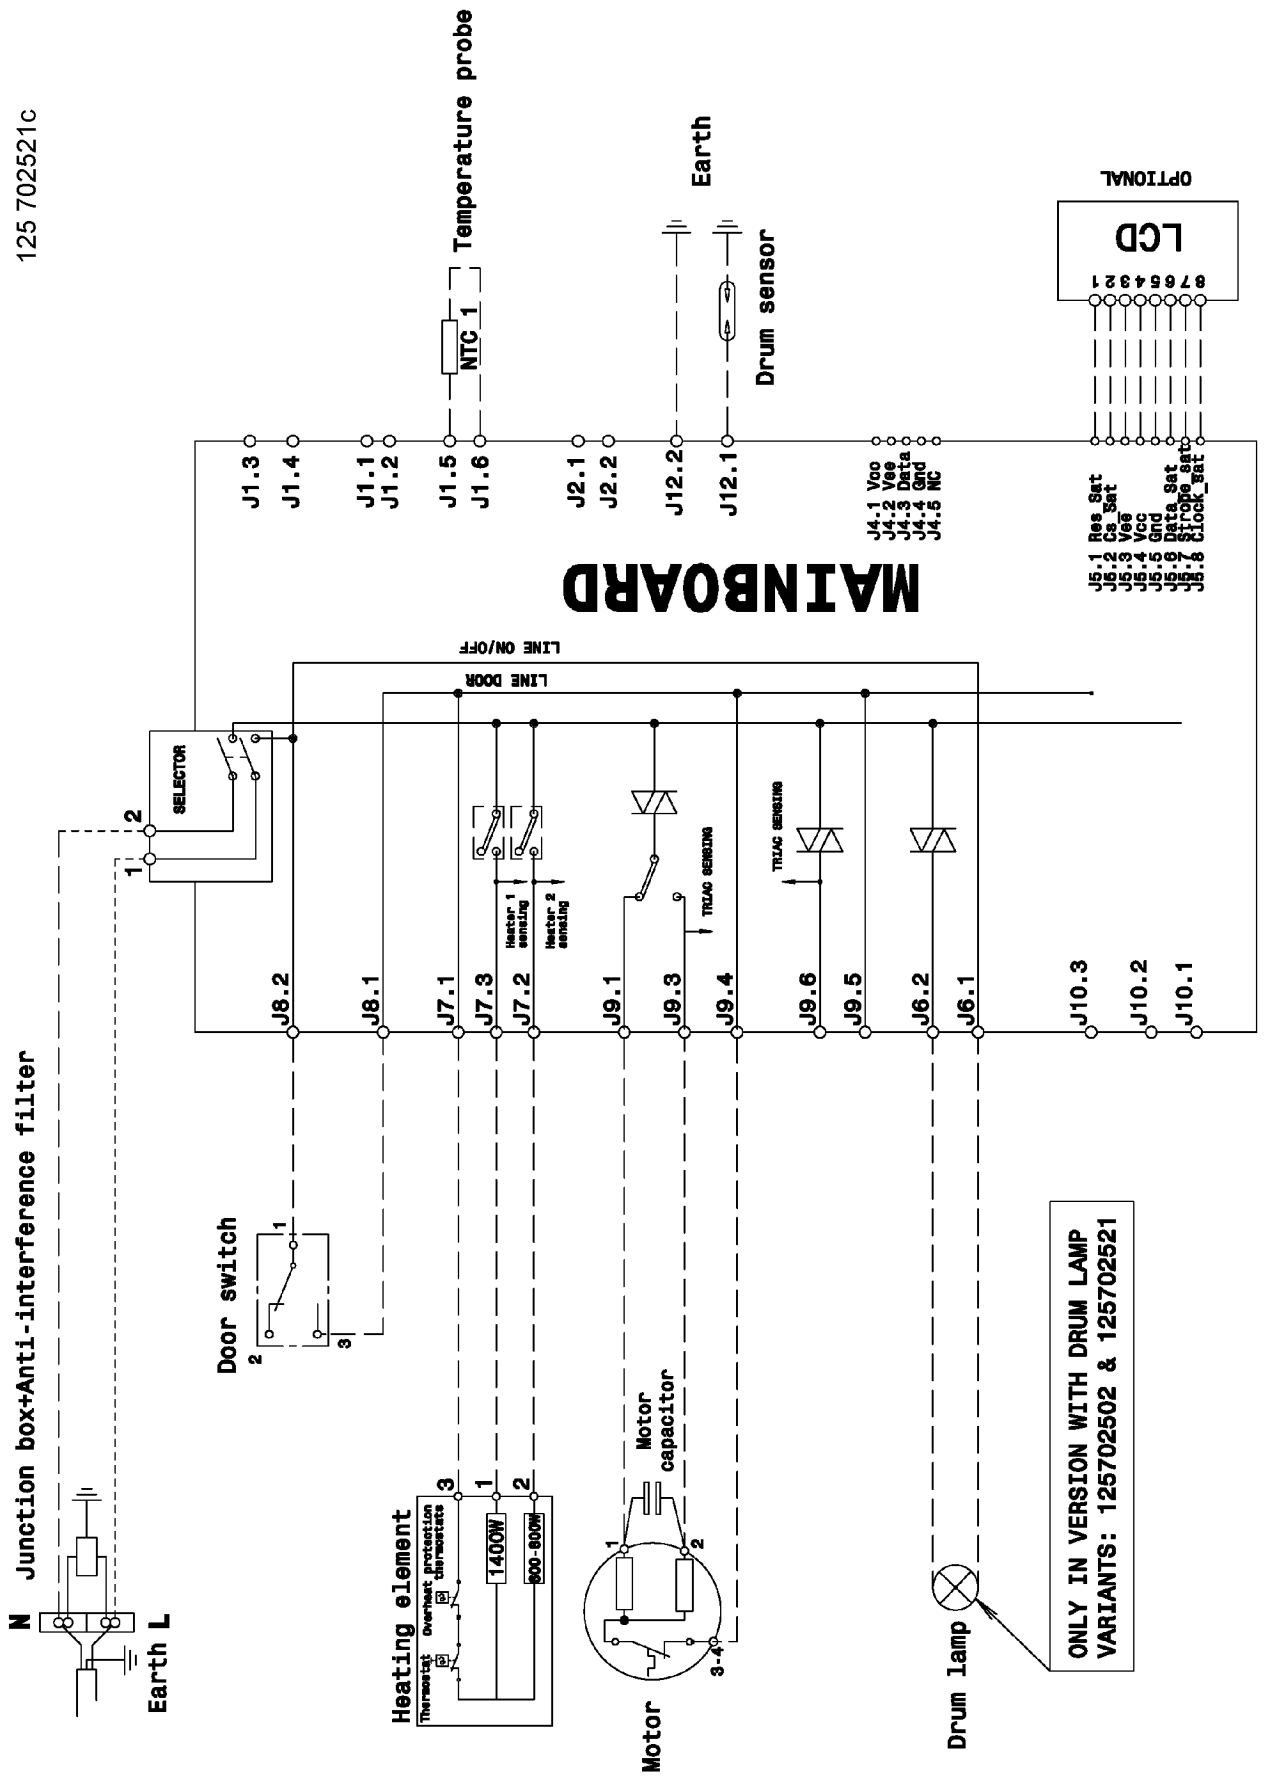

# MAINBOARD

**ONLY IN VERSION WITH DRUM LAMP  
VARIANTS: 125702502 & 125702521**