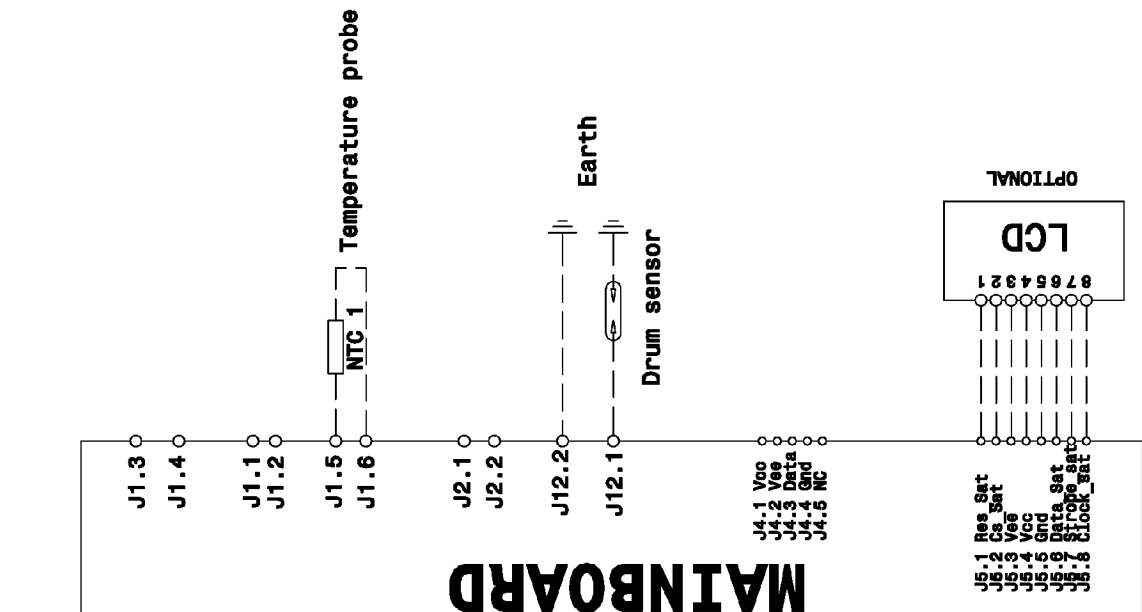

N Junction box+Anti-interference filter

Door switch

Heating element

Motor

LINE ON/OFF

LINE DOOR

# MAINBOARD

Drum lamp

ONLY IN VERSION WITH DRUM LAMP  
VARIANTS: 125702502 & 125702521