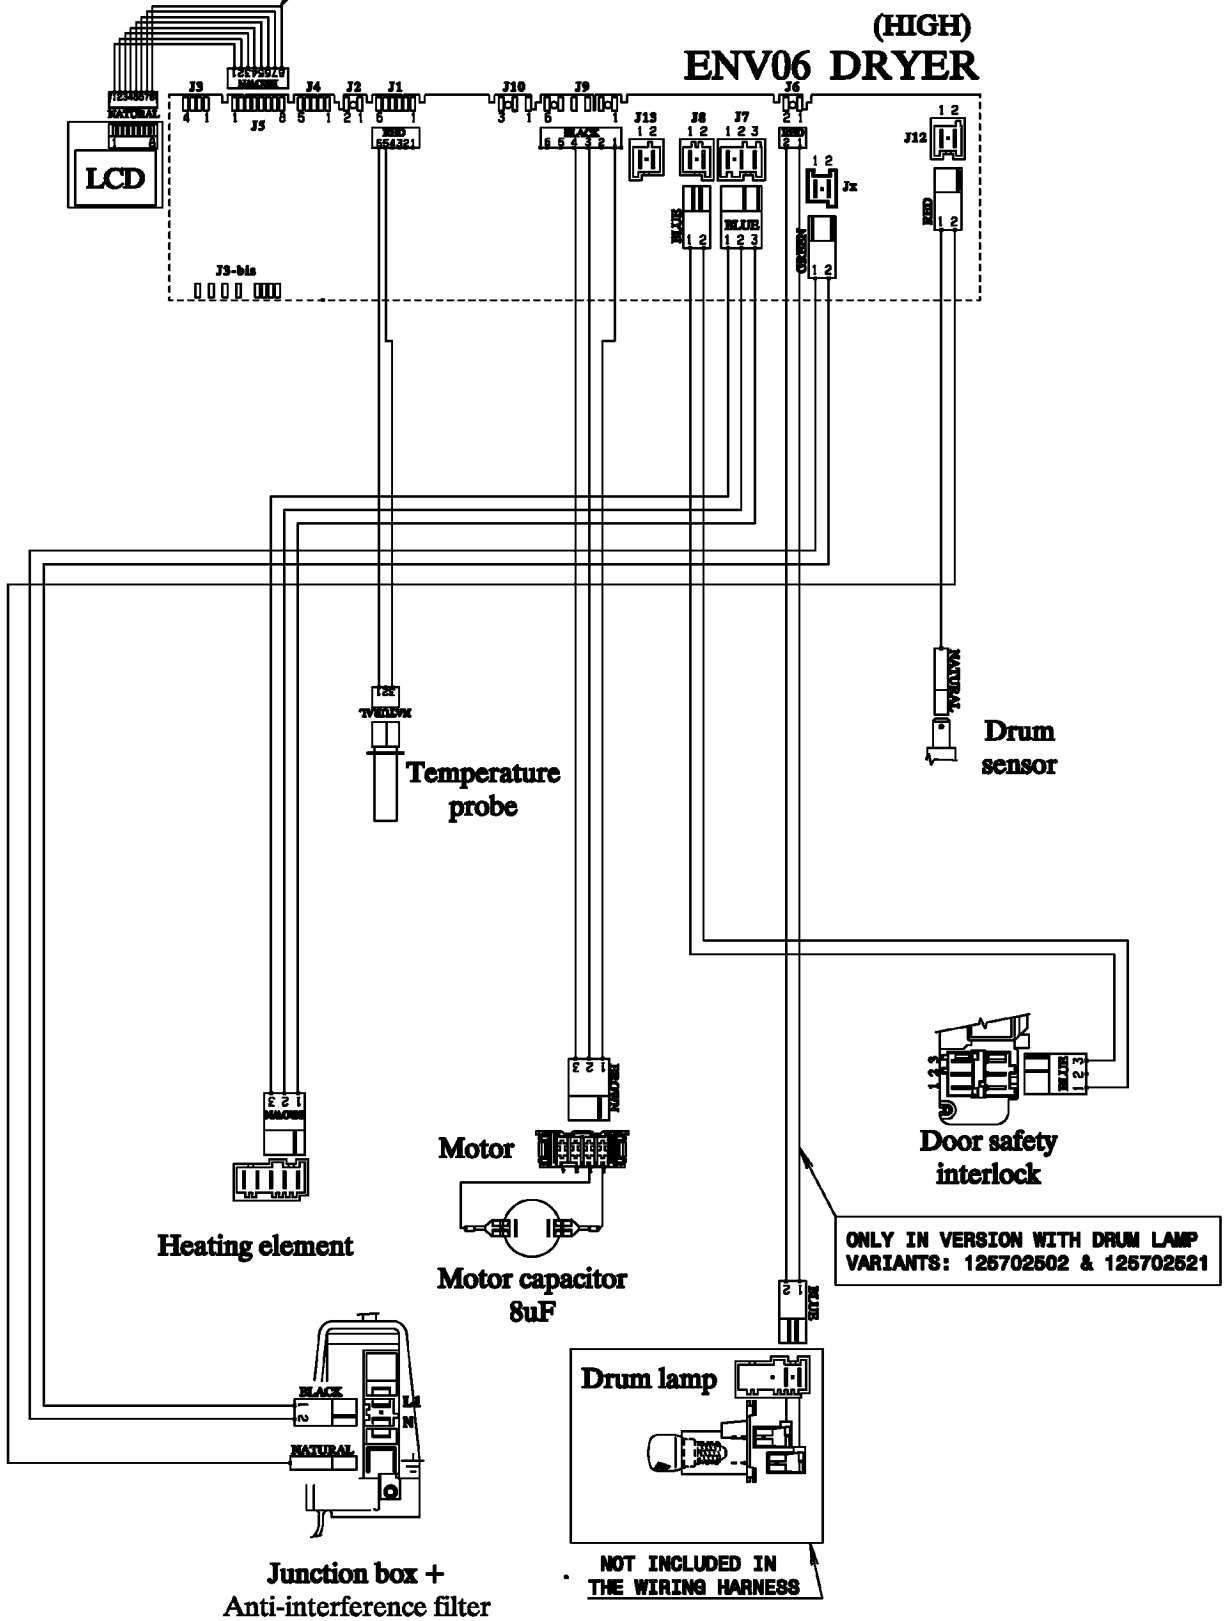

NOT INCLUDED IN THE WIRING HARNESS
ONLY IN TCS HIGH ELECTRONIC

(HIGH)
ENV06 DRYER

ONLY IN VERSION WITH DRUM LAMP
VARIANTS: 125702502 & 125702521

NOT INCLUDED IN
THE WIRING HARNESS

Junction box +
Anti-interference filter