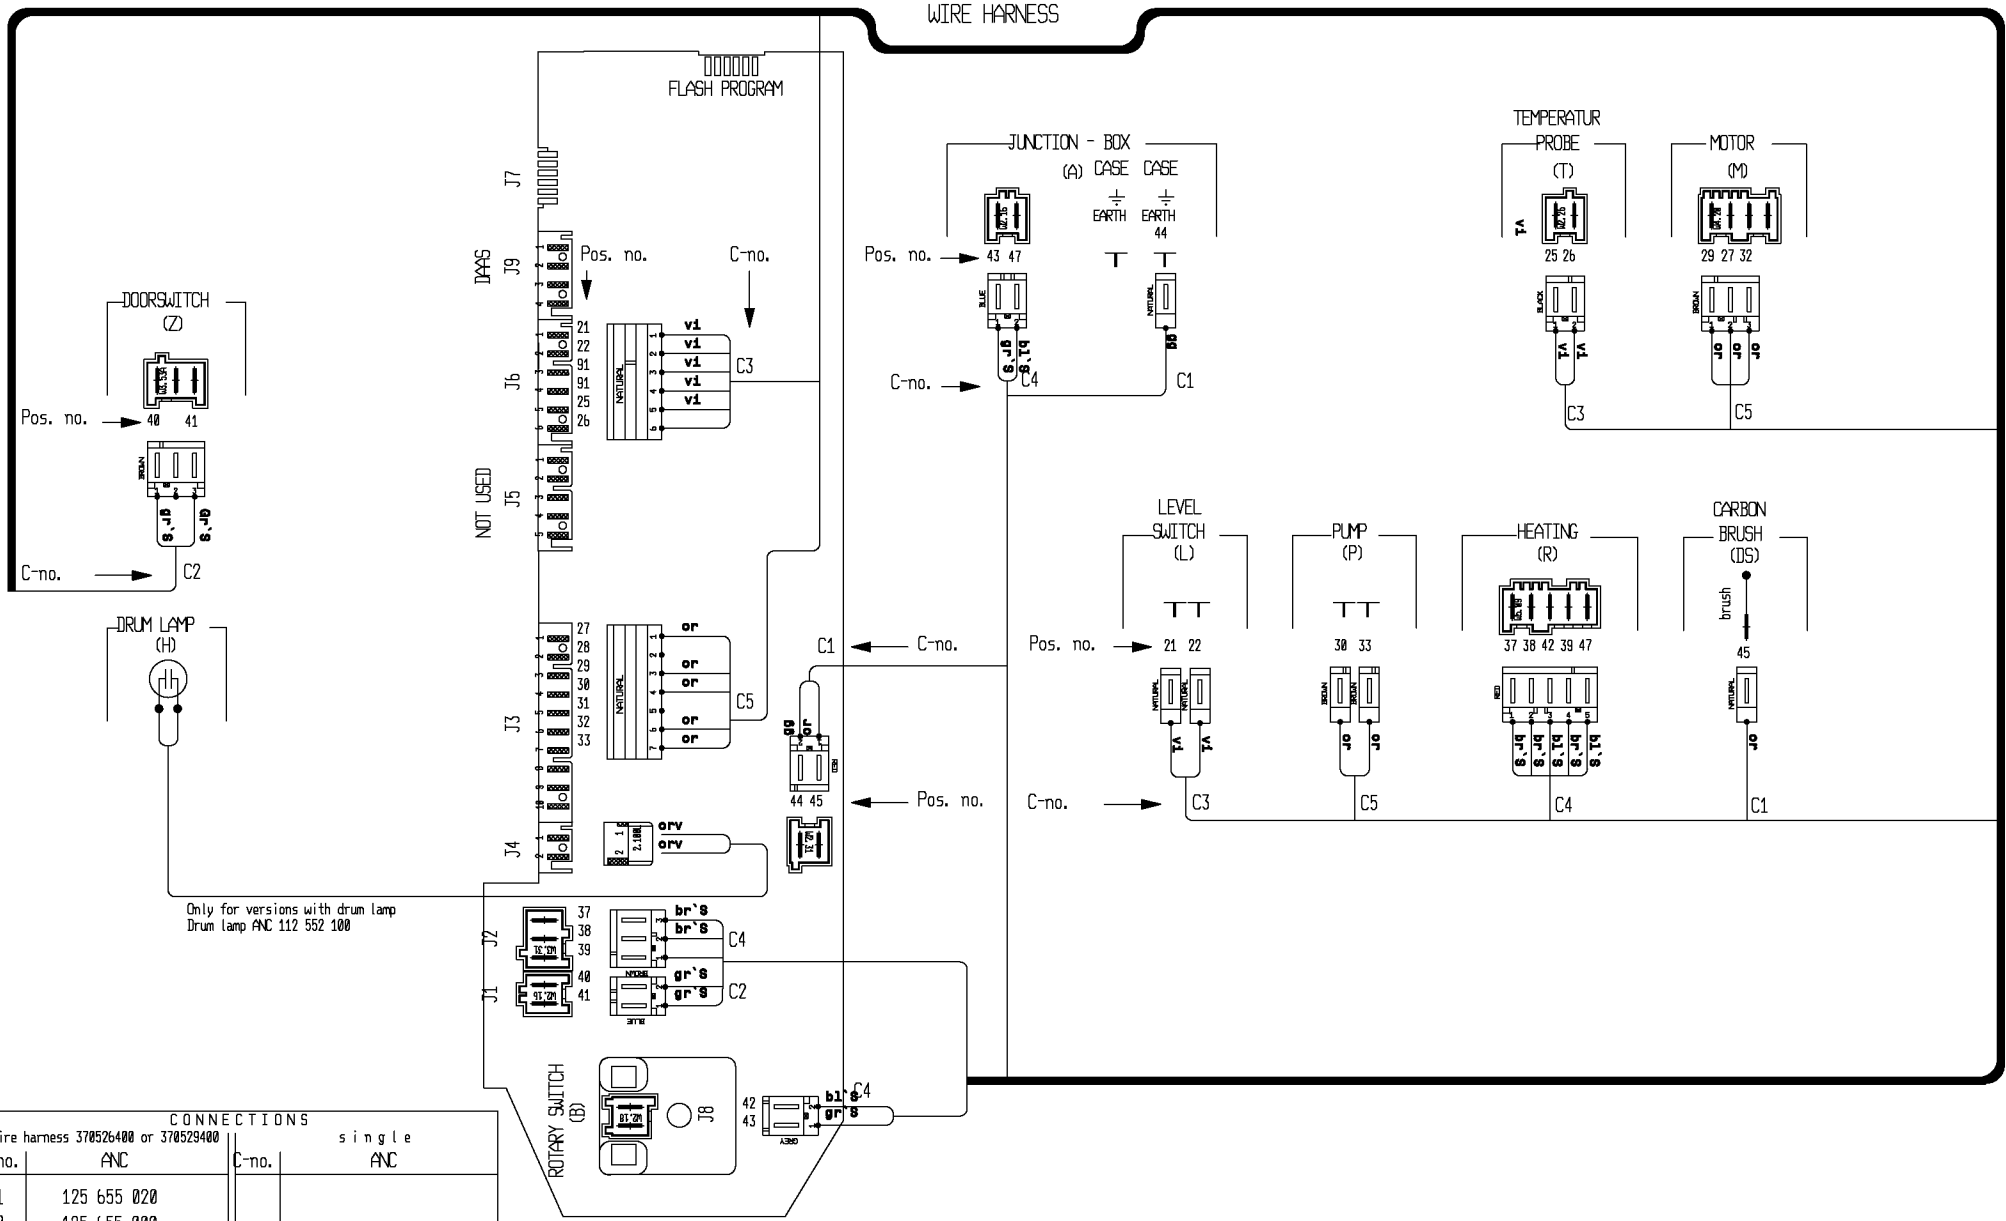

WIRE HARNESS

Only for versions with drum lamp
Drum lamp ANC 112 552 100

CONNECTIONS			
wire harness 370526400 or 370523400		single	
C-no.	ANC	C-no.	ANC
C1	125 655 020		
C2	125 655 000		
C3	125 655 030		
C4	125 655 010		
C5	125 655 040		