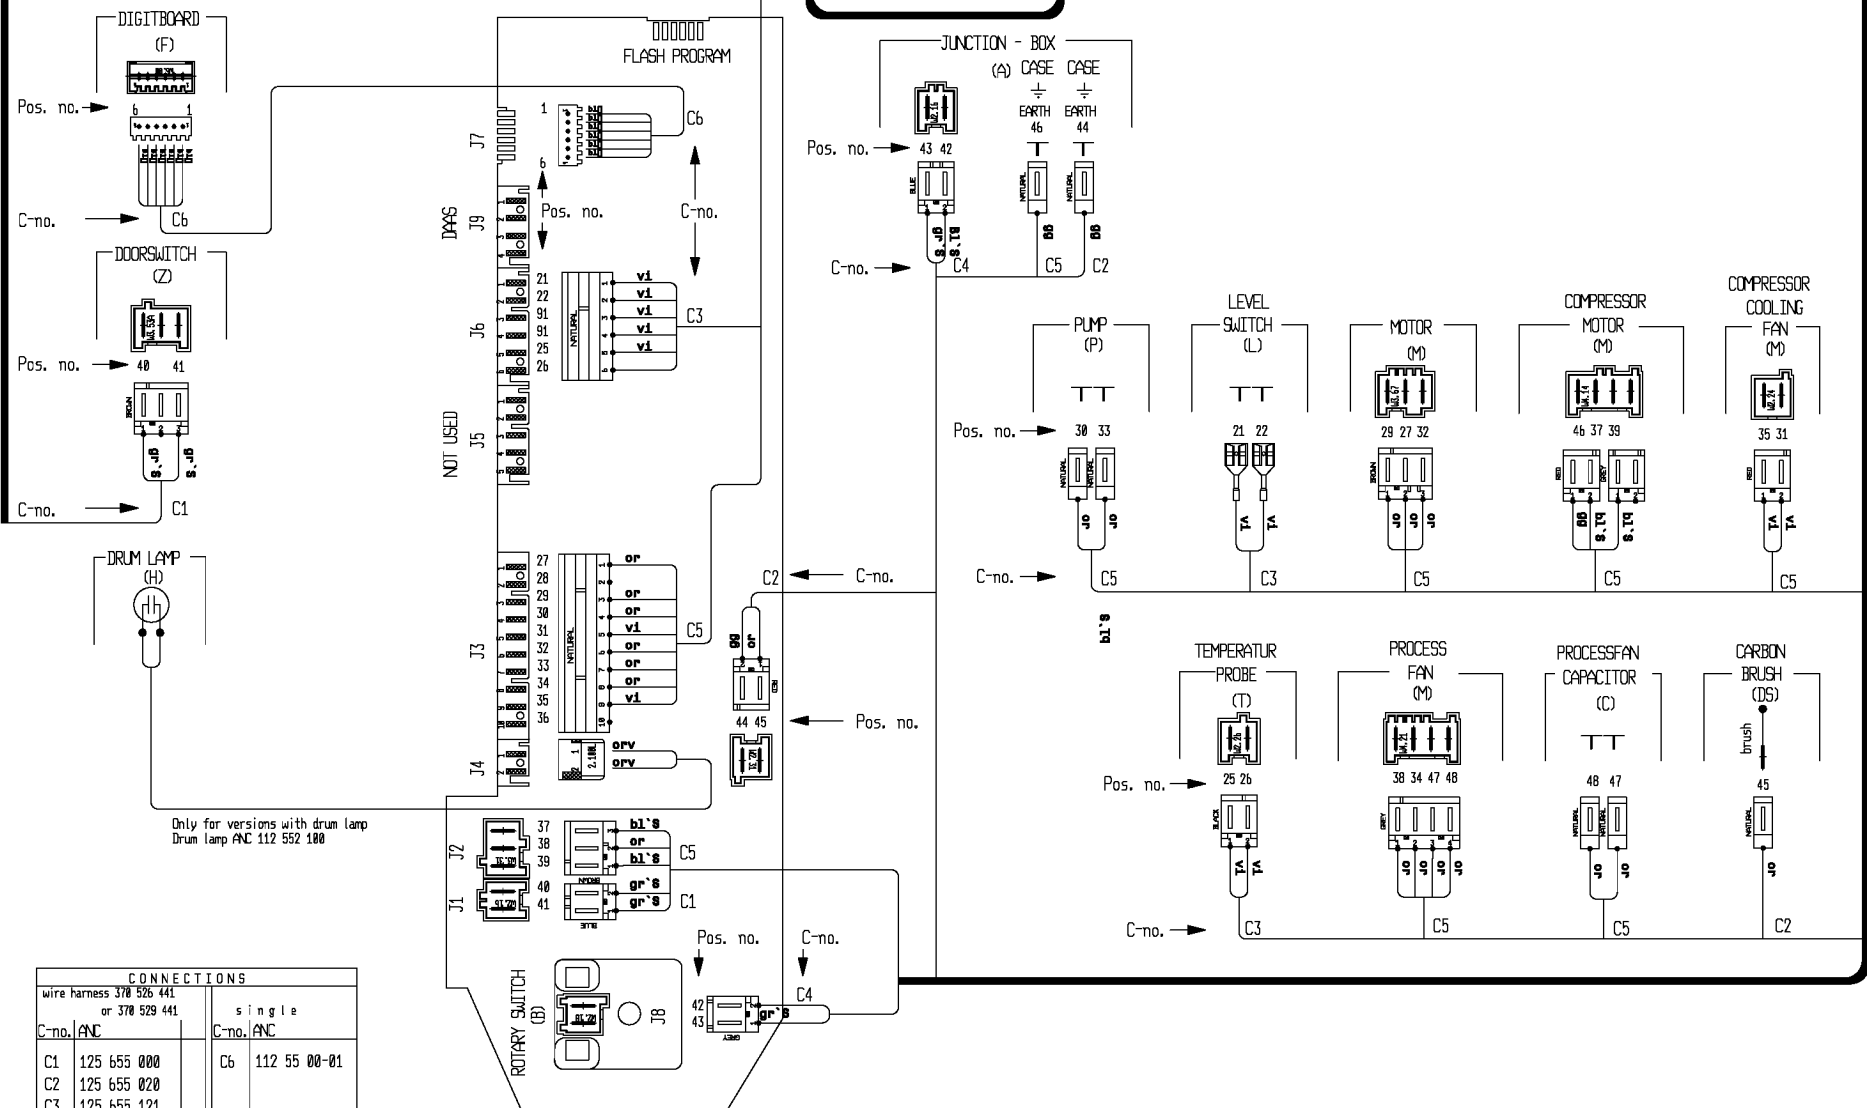

WIRE HARNESS

Only for versions with drum lamp
Drum lamp ANC 112 552 100

CONNECTIONS			
wire harness 378 526 441 or 378 529 441			
C-no.	ANC	single	C-no. ANC
C1	125 655 000		
C2	125 655 020		
C3	125 655 121		
C4	125 655 130		
C5	125 655 141		
C6	112 55 00-01		