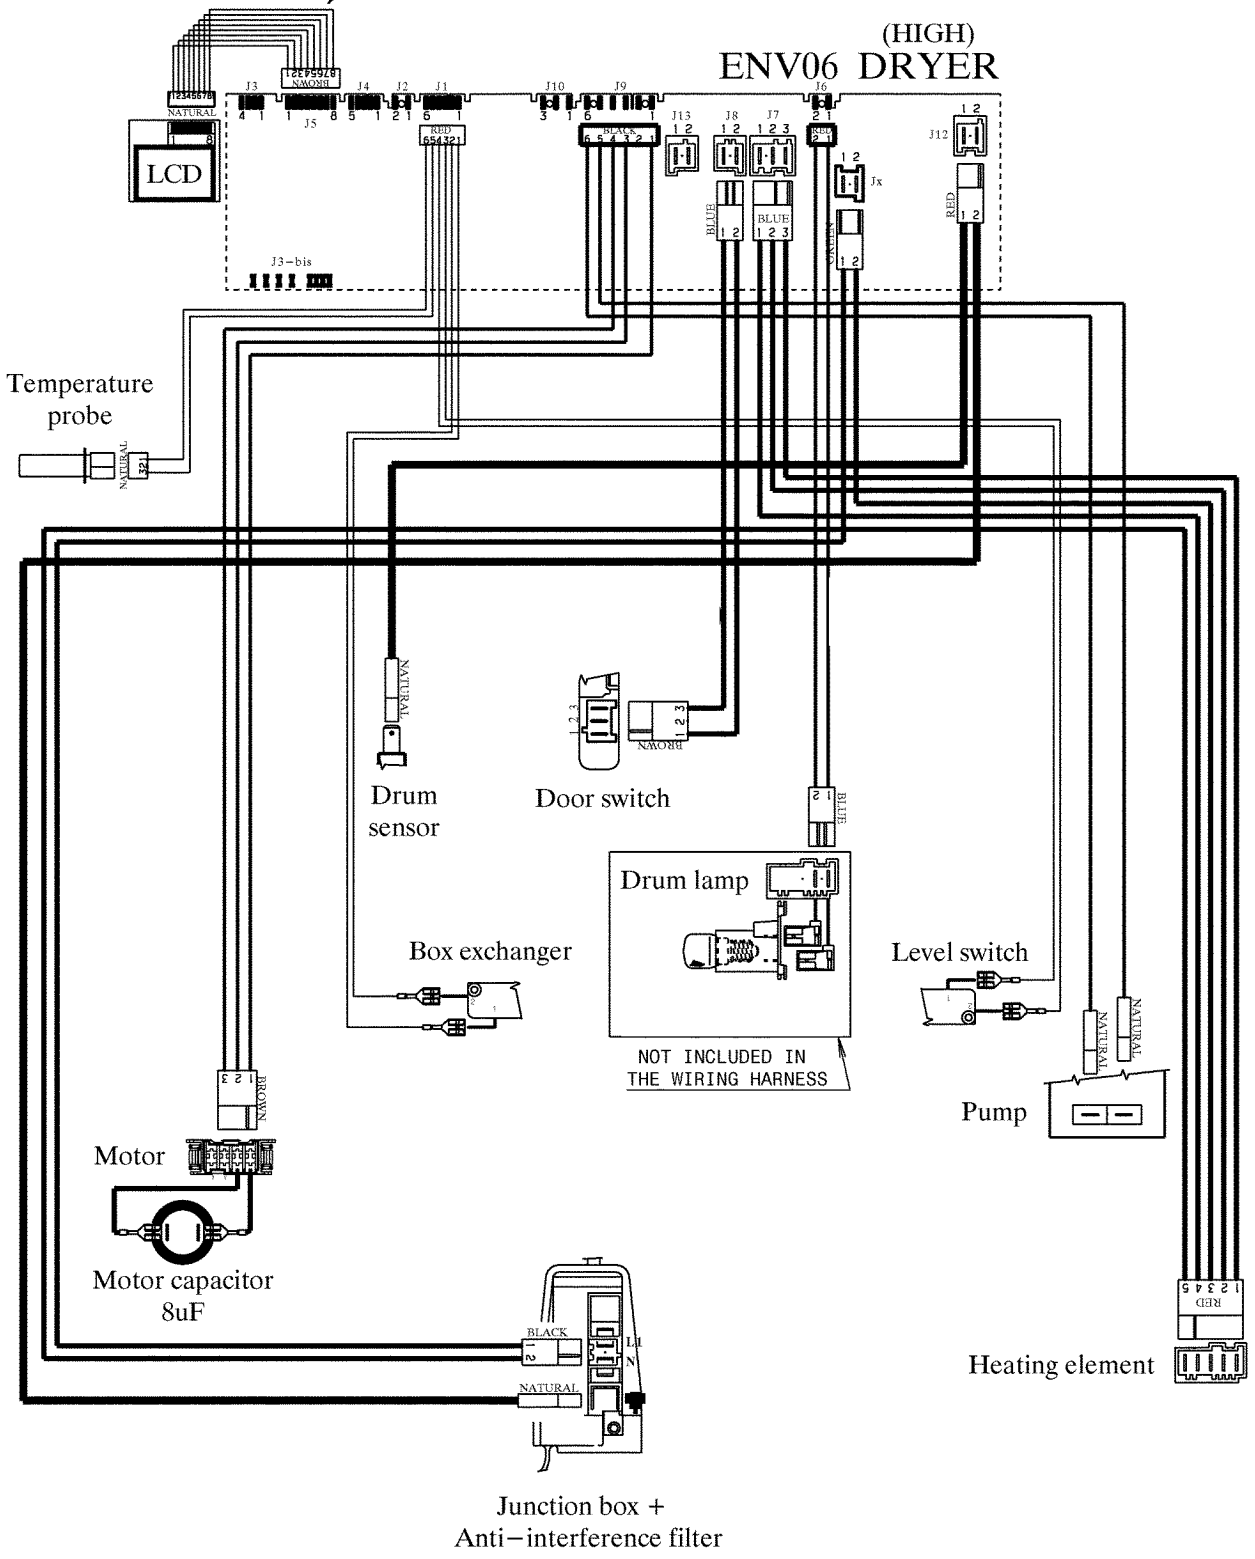

NOT INCLUDED IN THE WIRING HARNESS

(HIGH)  
ENV06 DRYER

LCD

Temperature probe

Drum sensor

Door switch

Drum lamp

Box exchanger

Level switch

Pump

Motor

Motor capacitor  
8uF

NOT INCLUDED IN THE WIRING HARNESS

Heating element

Junction box +  
Anti-interference filter