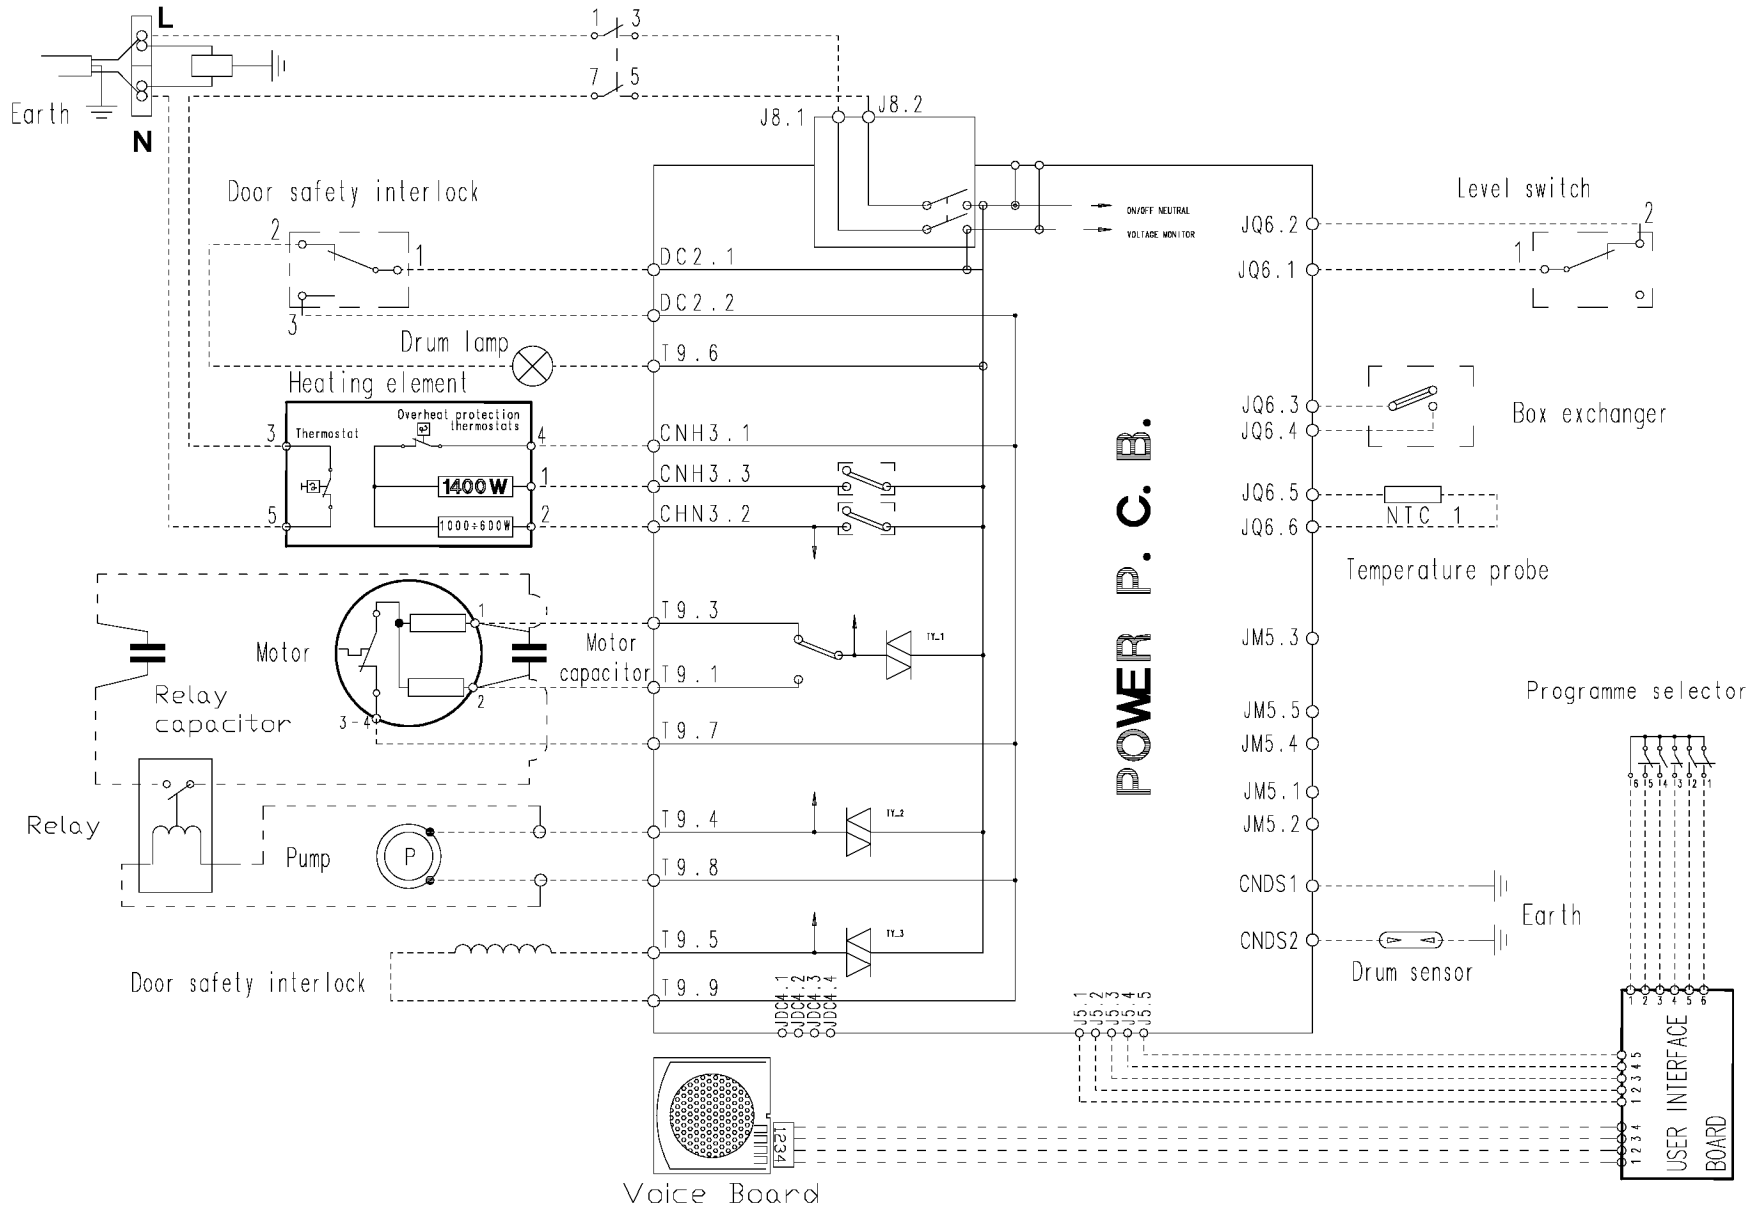

Junction box+Anti-interference filter

Programme selector

POWER P. C. B.

Voice Board

USER INTERFACE BOARD