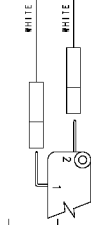

Temperature probe -1-

BLACK
1 2

125.44660/

125.44650/

POWER P. C. B.

Heating element

Level switch

Door safety interlock