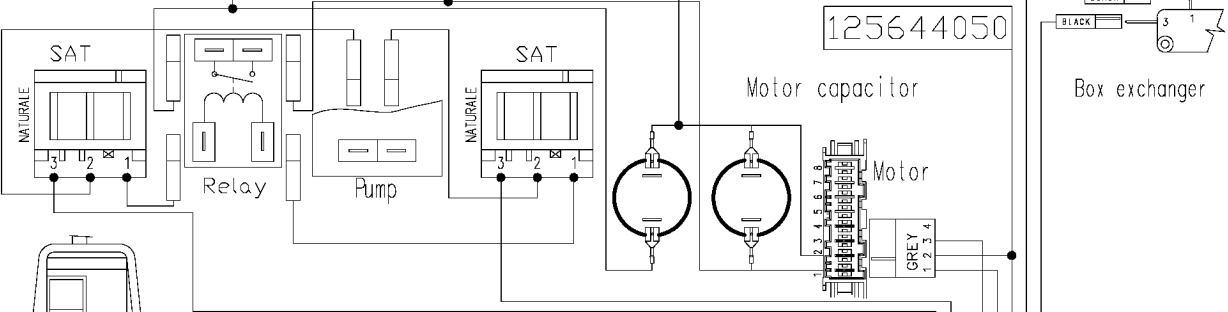

125 643130b

125644010

125644030

125644020

125644050

Junction box +
Anti-interference filter

125.44670/

125.44680/

Temperature probe -1-

BLACK
1 2

125.44660/

125.44650/

POWER P. C. B.

Heating element

Level switch

Door safety interlock