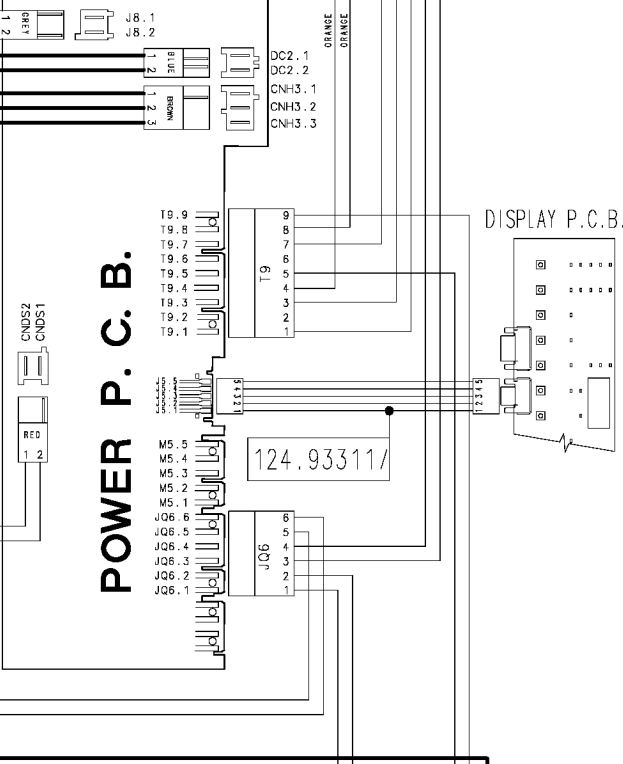

125 643130b

125644010

125644030

125644020

125644050

Junction box +
Anti-interference filter

125.44670/

125.44680/

Temperature probe -1-

BLACK
1 2

125.44660/

125.44650/

POWER P. C. B.

Heating element

Level switch

Door safety interlock