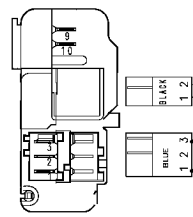

Temperature probe -1-

BLACK
1 2

125.44660/

125.44650/

POWER P. C. B.

Heating element

Level switch

Door safety interlock