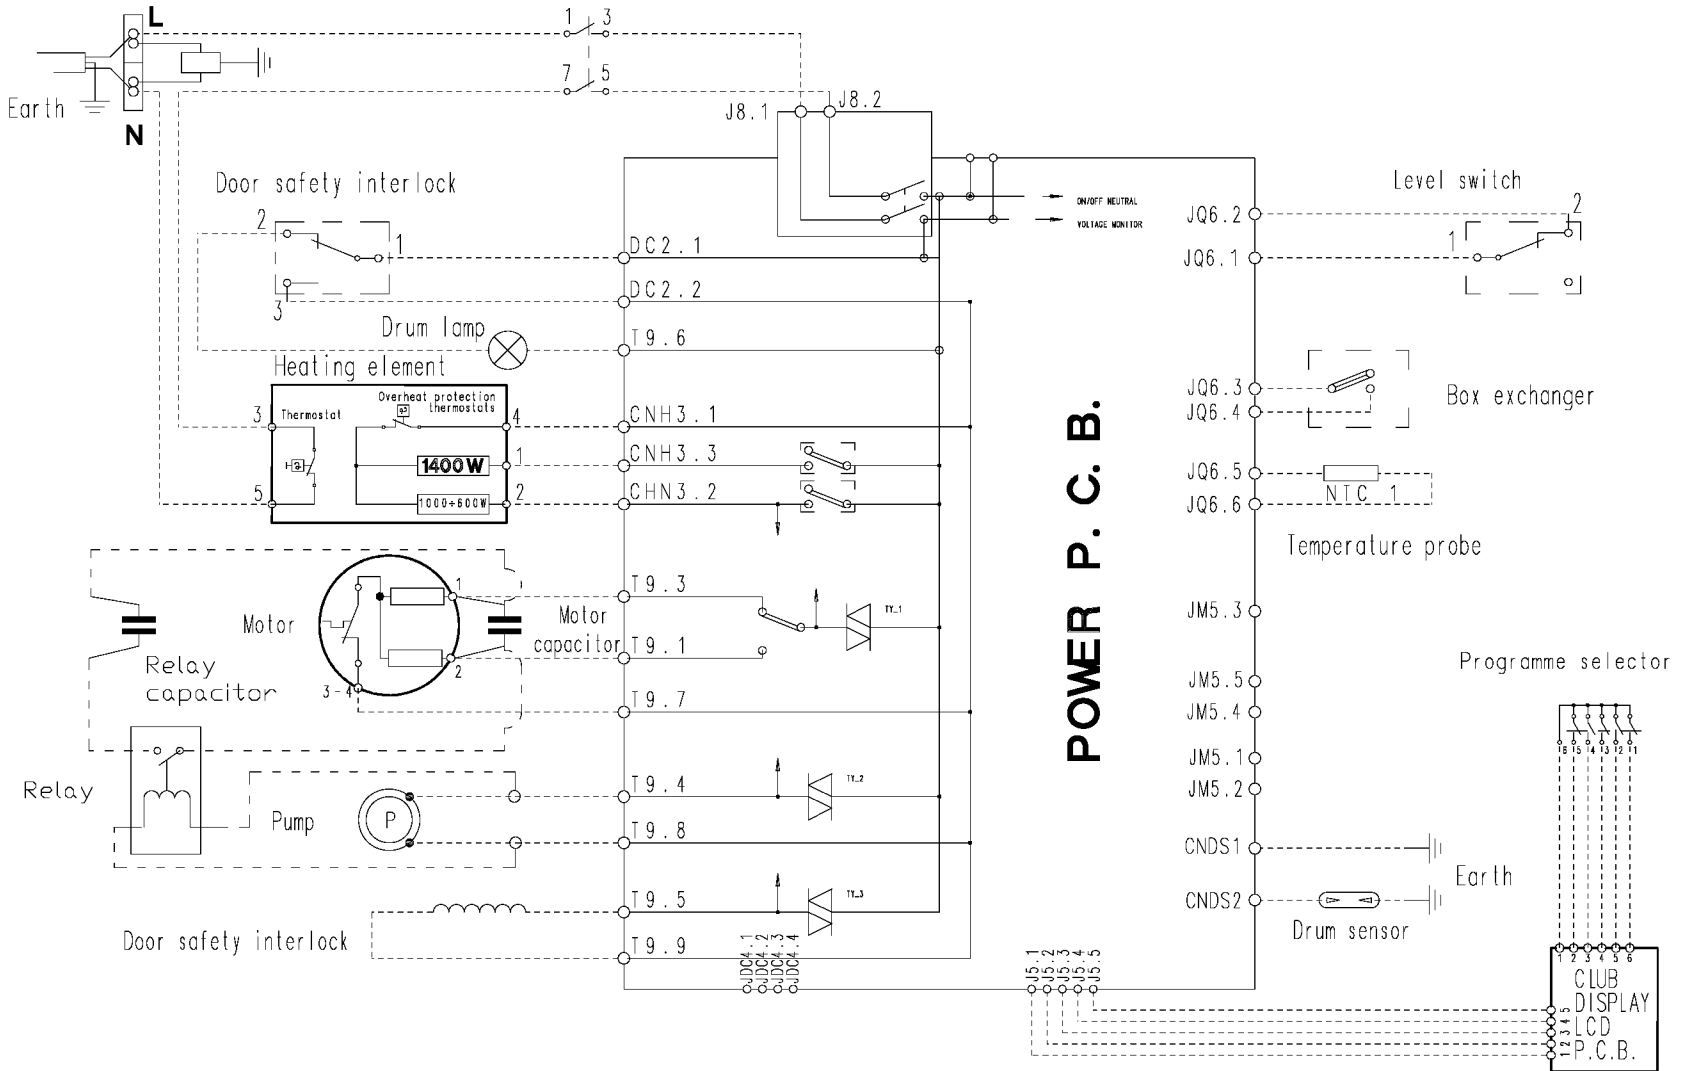

Junction box+Anti-interference filter

Programme selector

125 643020c

POWER P. C. B.

CLUB
DISPLAY
LCD
P.C.B.