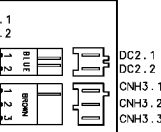

125.44670/

125.44680/

Drum sensor

Temperature probe -1-

POWER P.C.B.