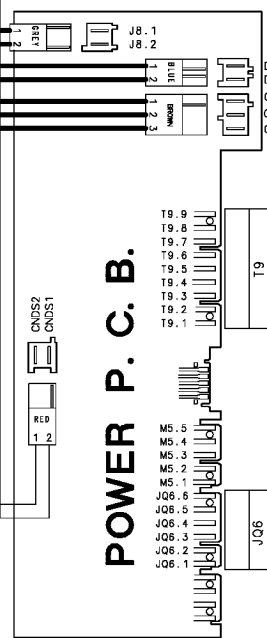

125 438633b

Motor capacitor

125.44670/

Drum sensor

Temperature probe -1-

POWER P. C. B.

Heating element

Level switch

Pump

Door safety interlock