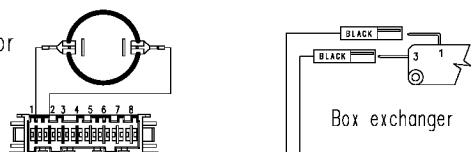

125 438633b

Motor capacitor

125.44670/

Drum sensor

Temperature probe -1-

POWER P. C. B.

Heating element

Level switch

Pump

Door safety interlock