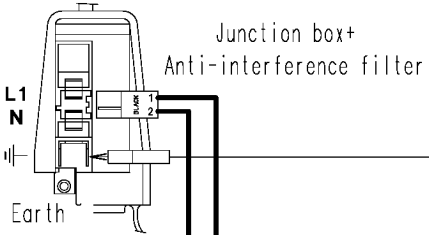

125 438633b

Motor capacitor

125.44670/

Drum sensor

Temperature probe -1-

POWER P. C. B.

Heating element

Level switch

Pump

Door safety interlock