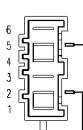

Door safety  
interlock

125.44820/

Thermostat

ON/OFF button

37928.551/  
37928.576/

Pilot lamp

Low temperature button

Cool button