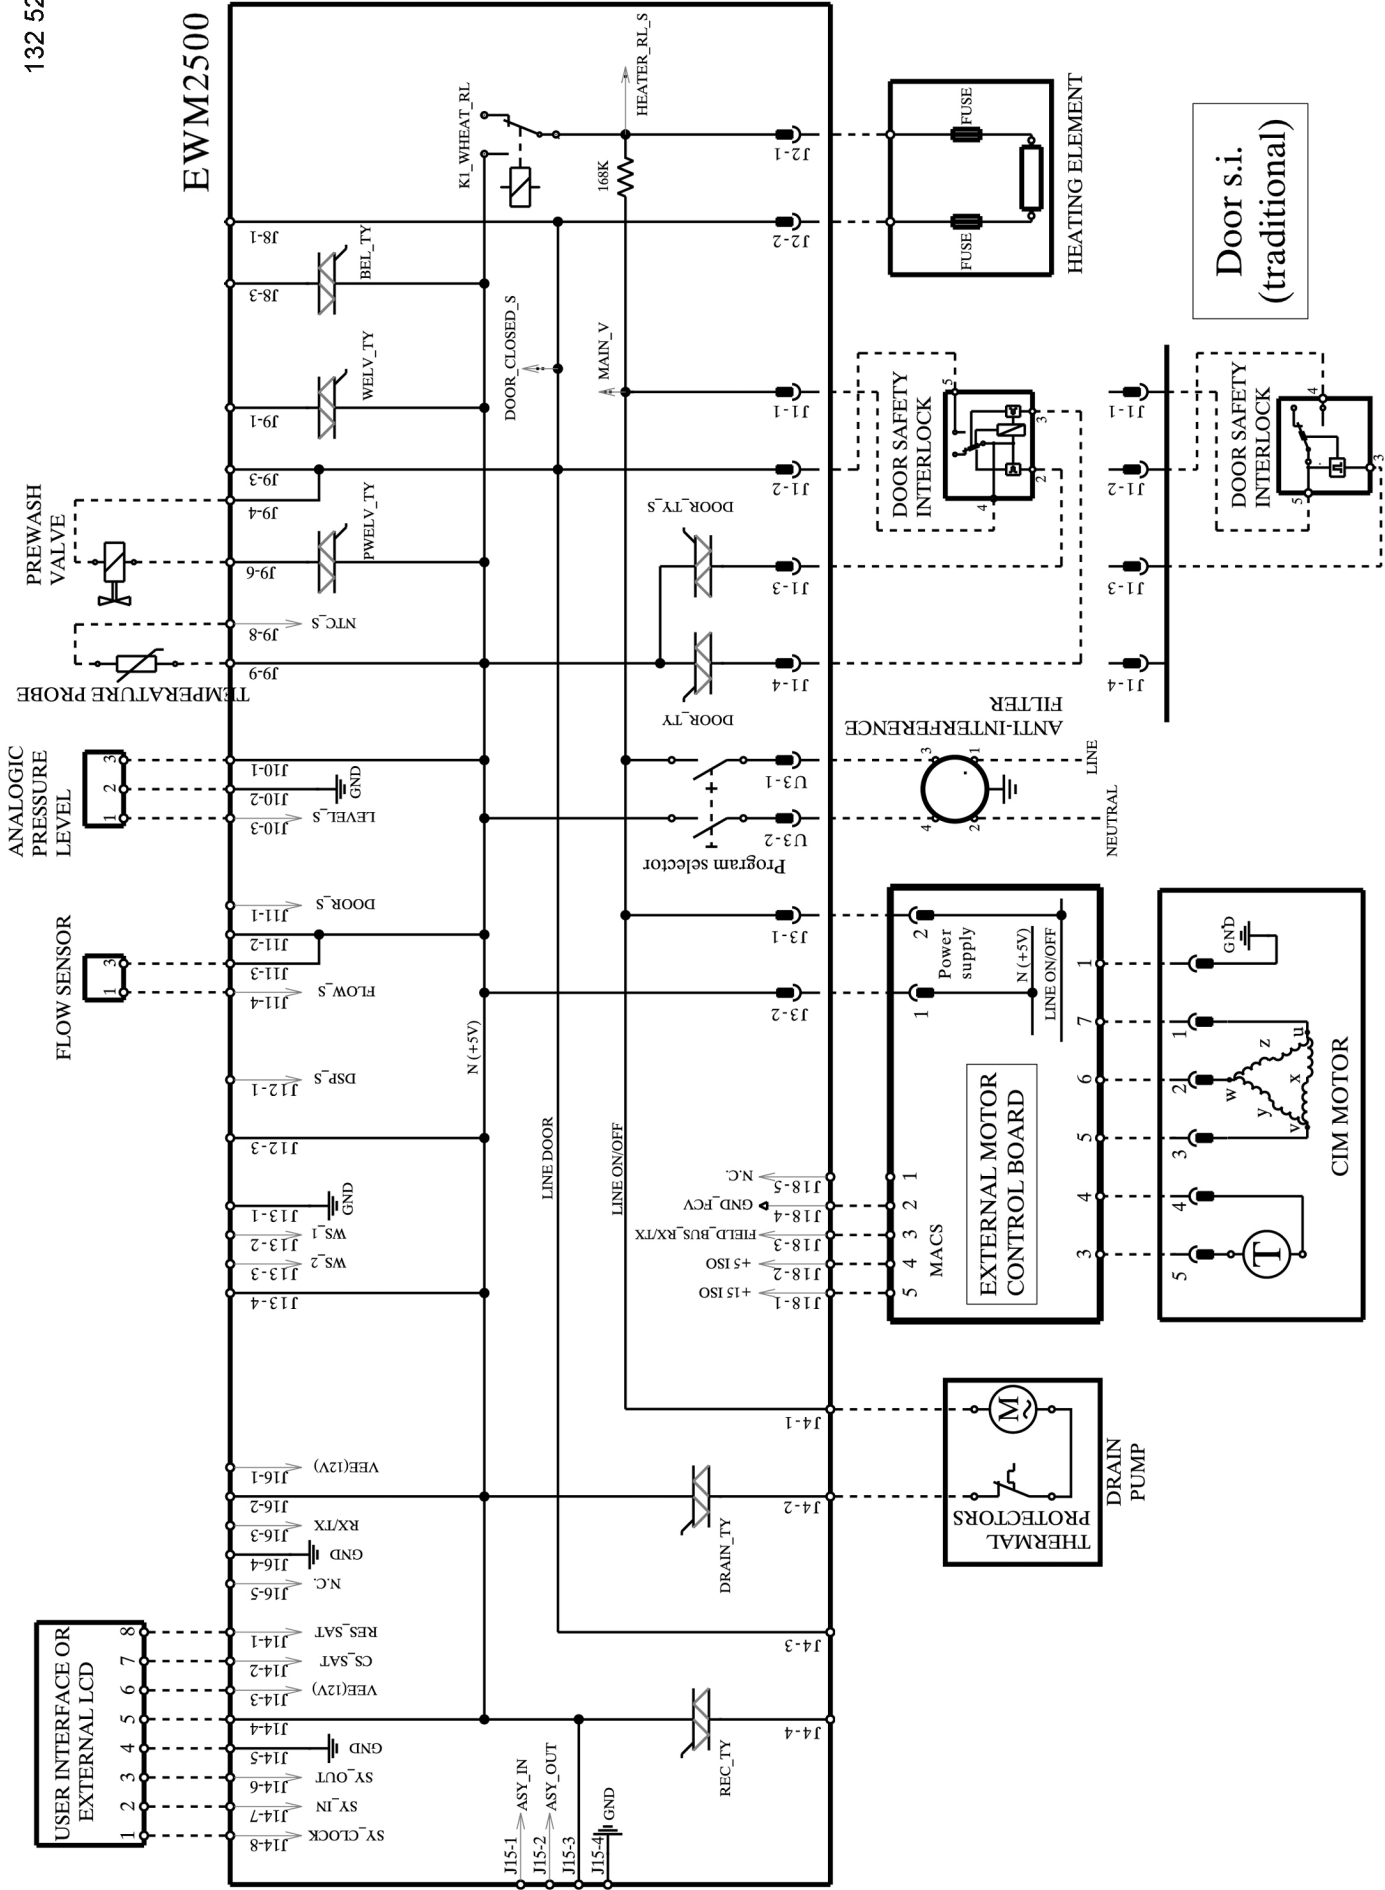

EWM2500

Door s.i.
(traditional)