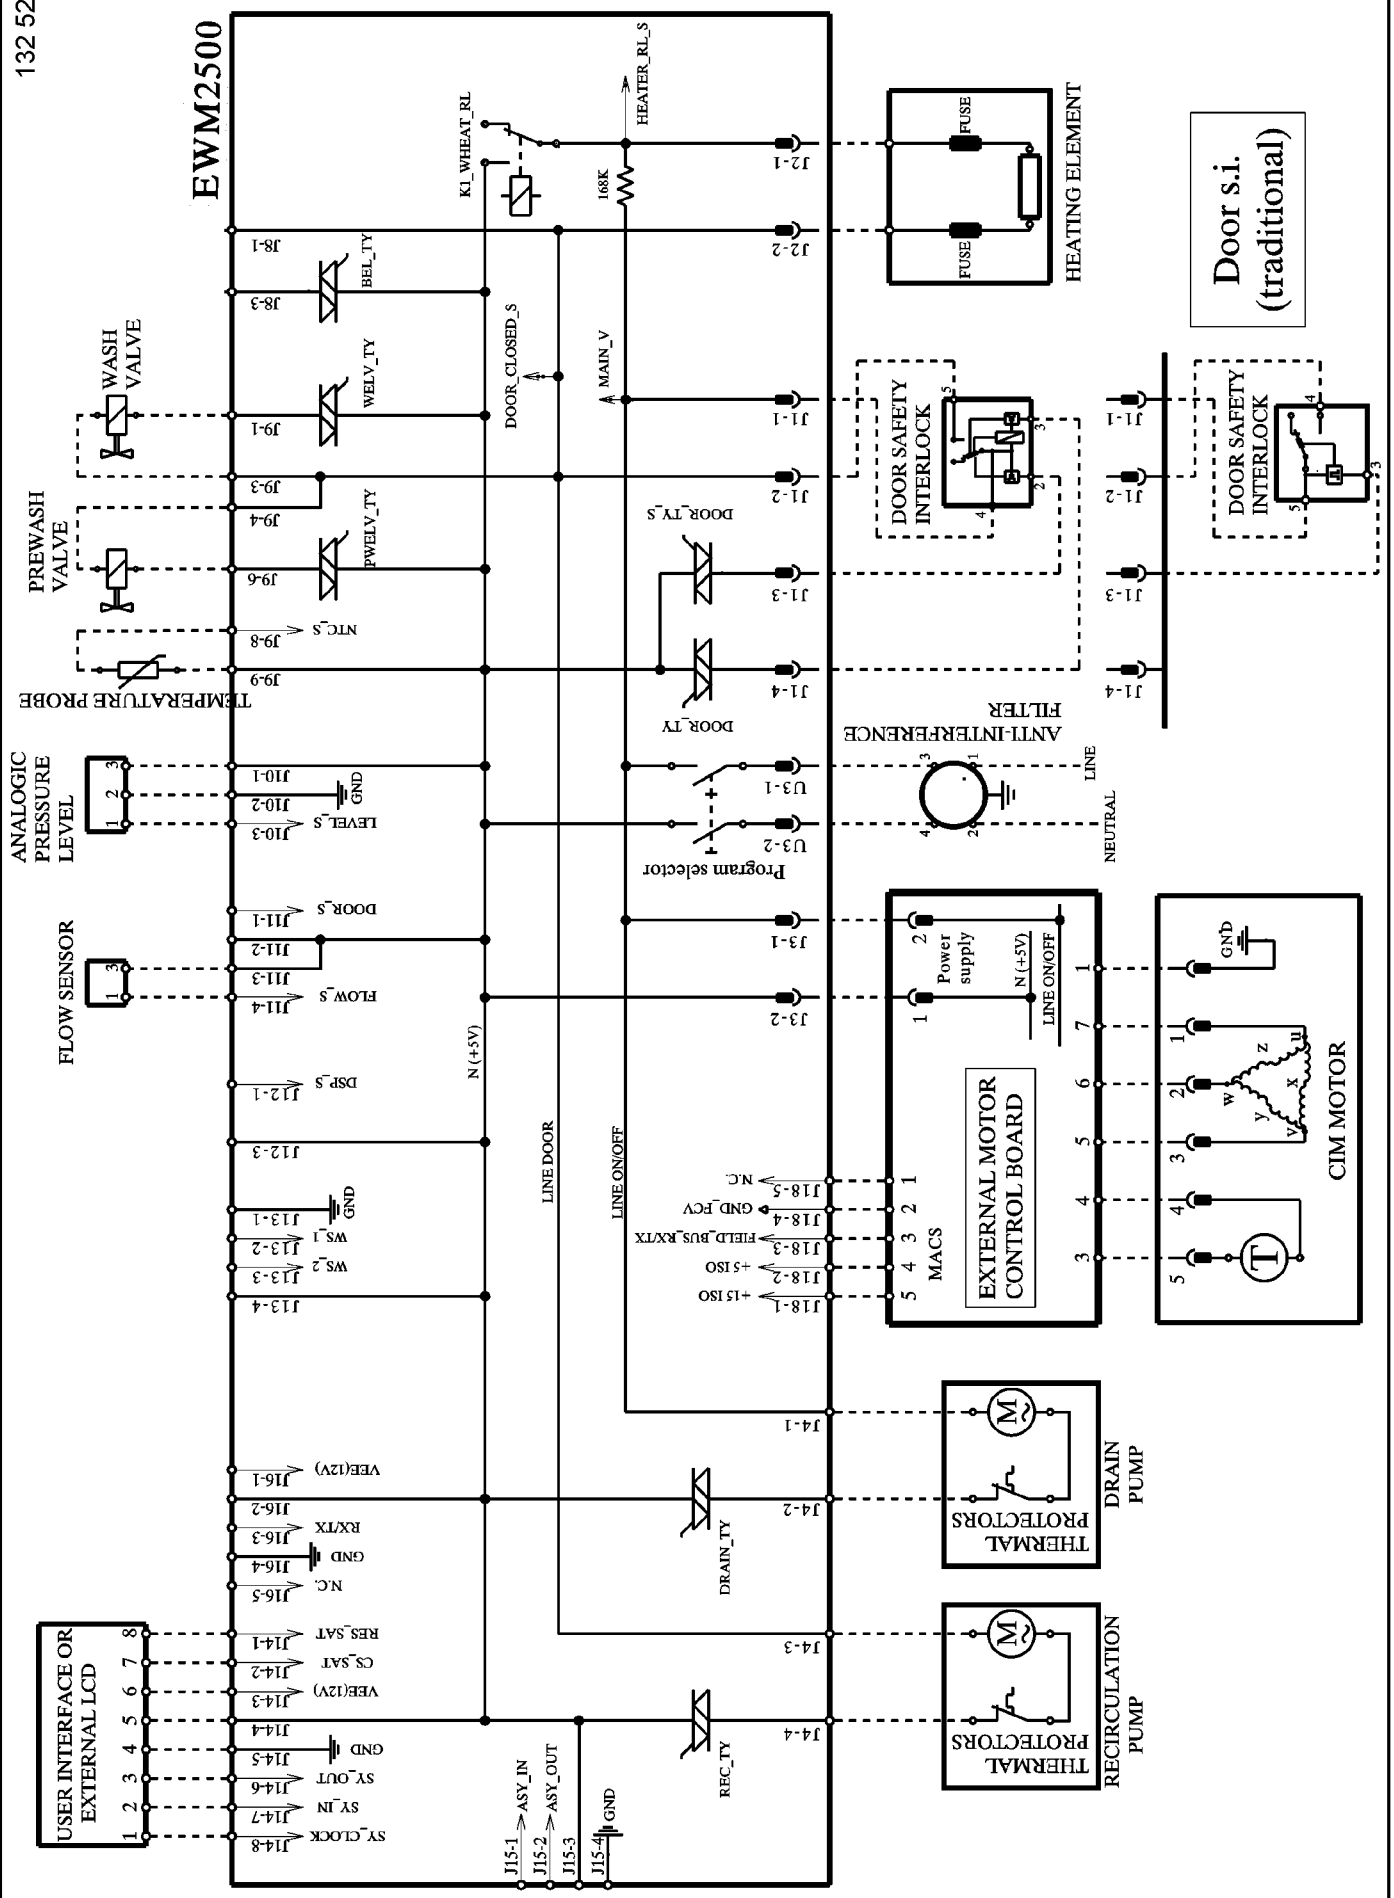

EWM2500

Door s.i.
(traditional)