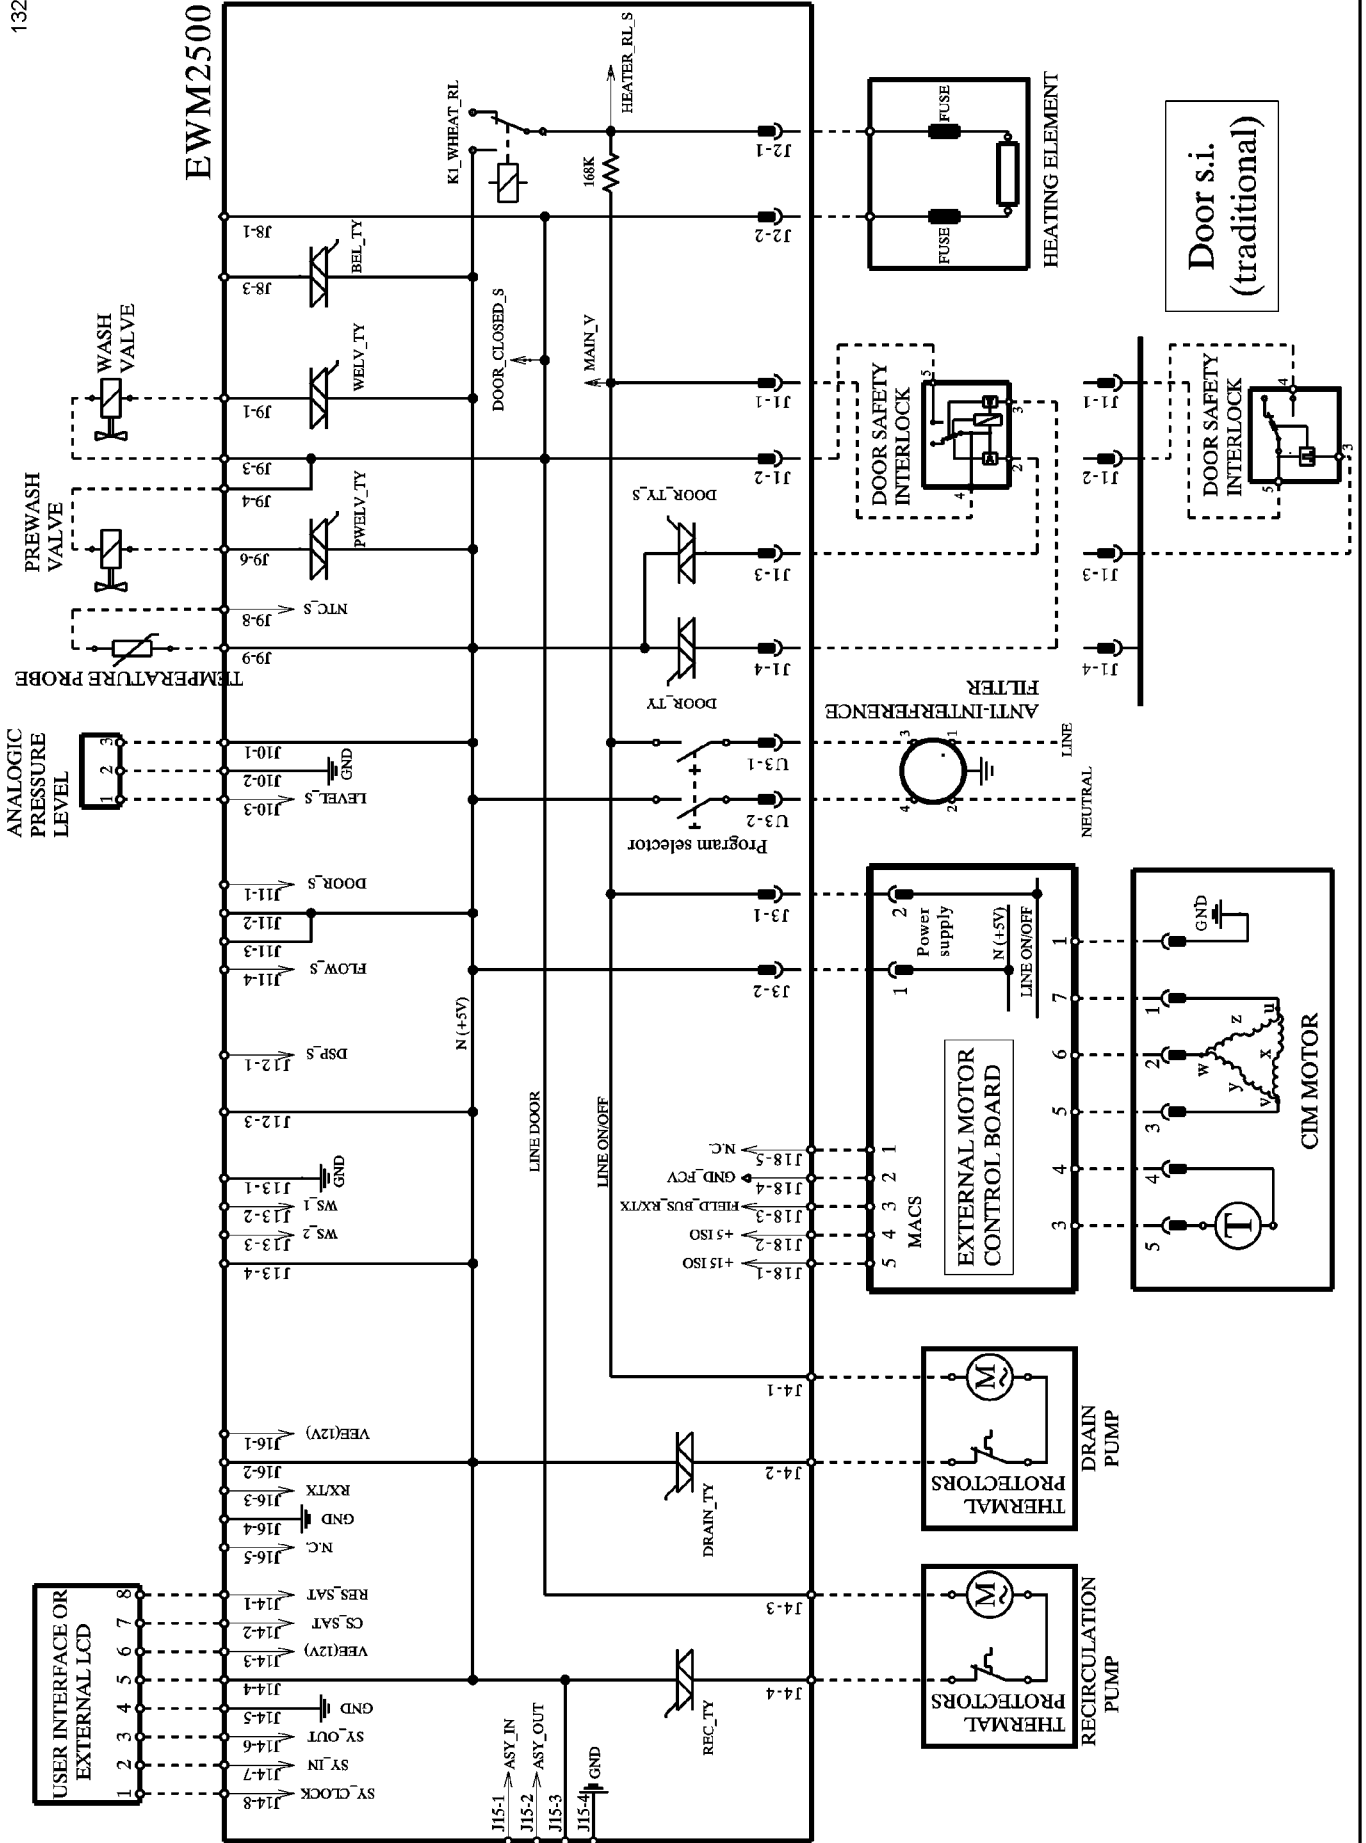

# EWM2500

Door s.i.  
(traditional)

DOOR SAFETY INTERLOCK