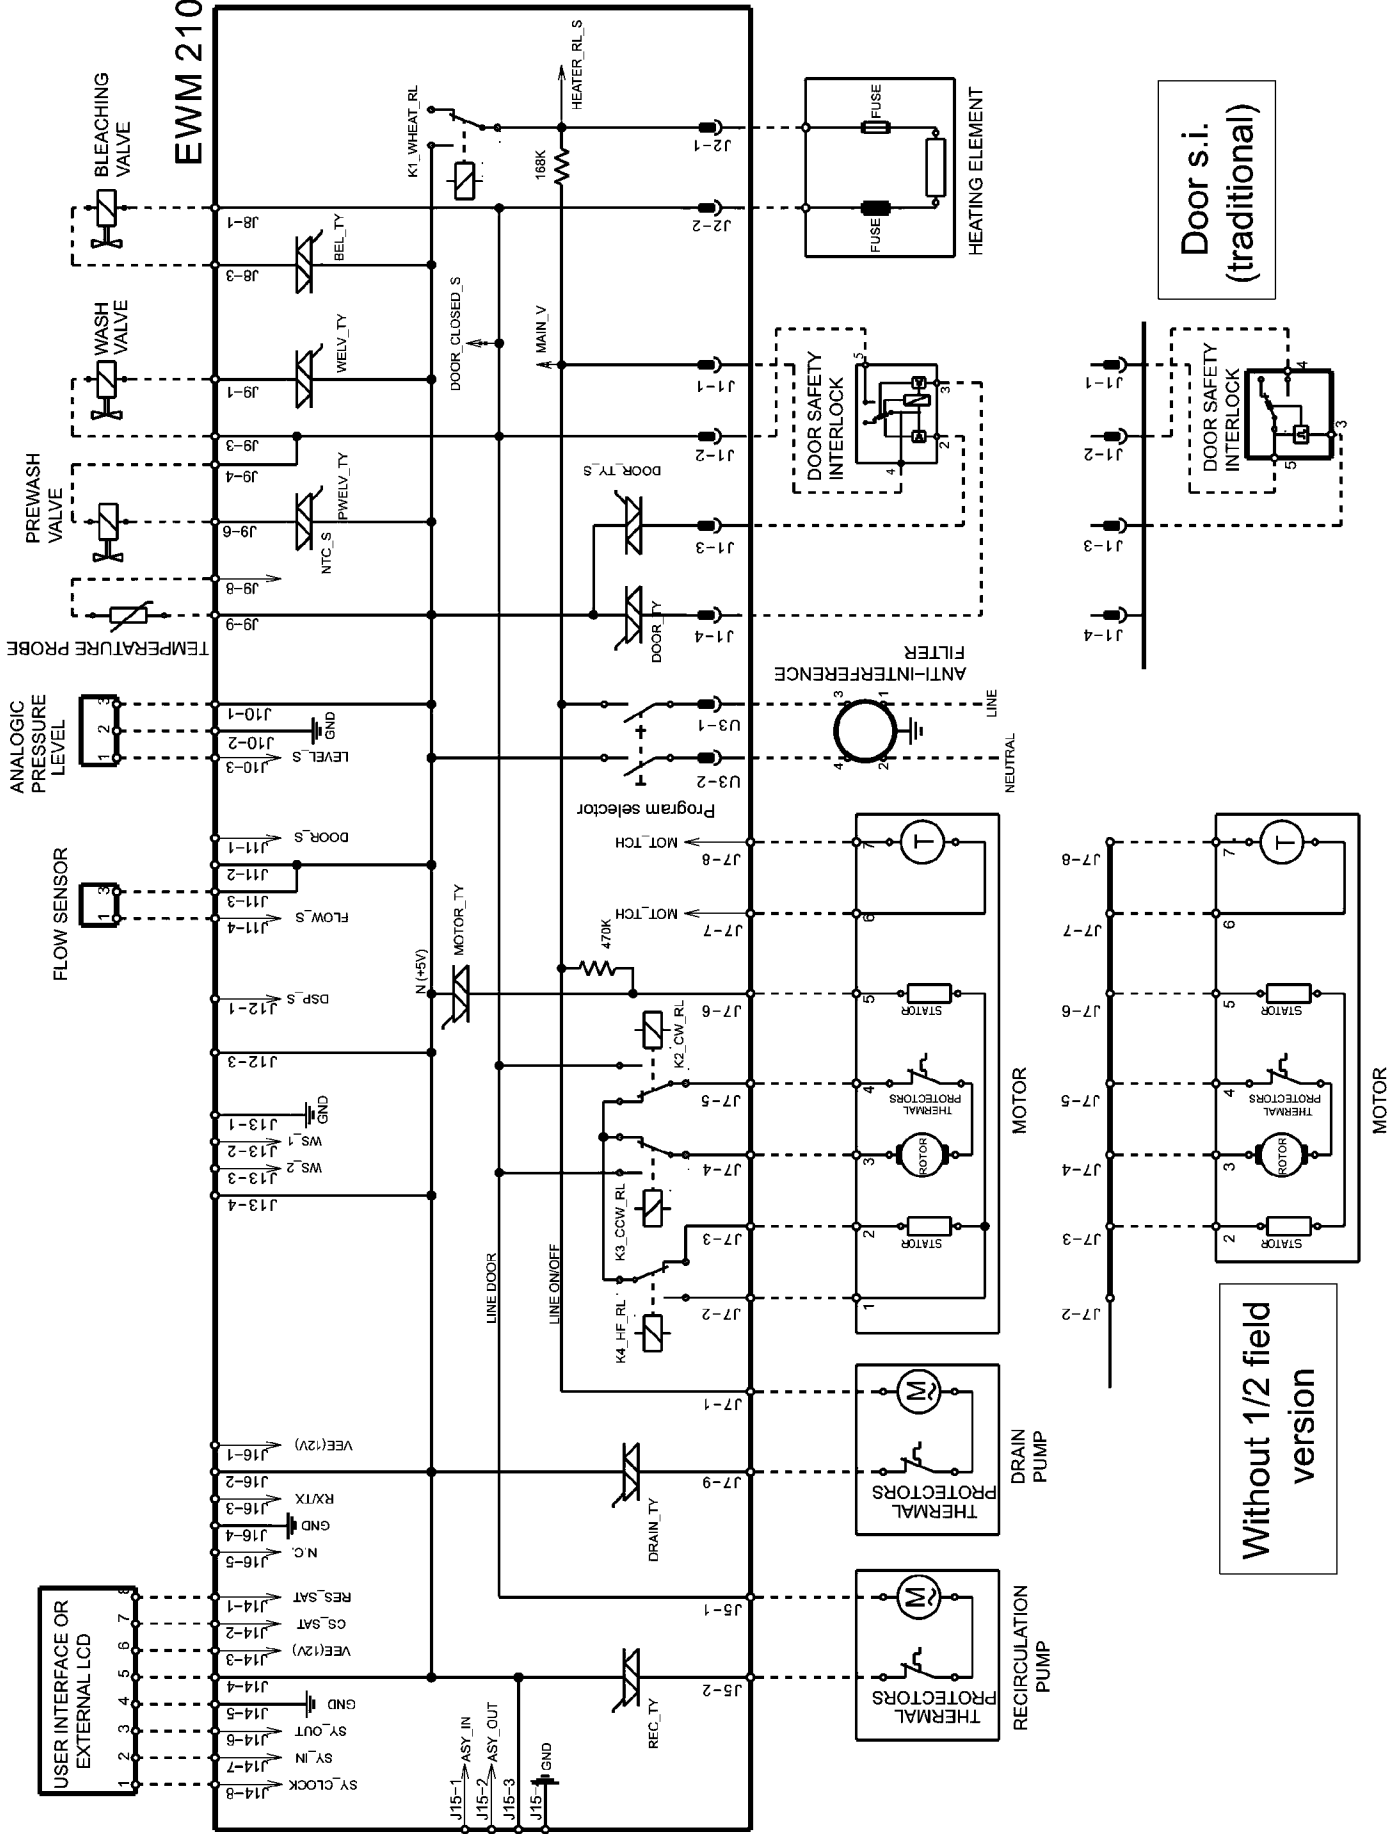

# EWM 2100

Door s.i.  
(traditional)

Without 1/2 field  
version