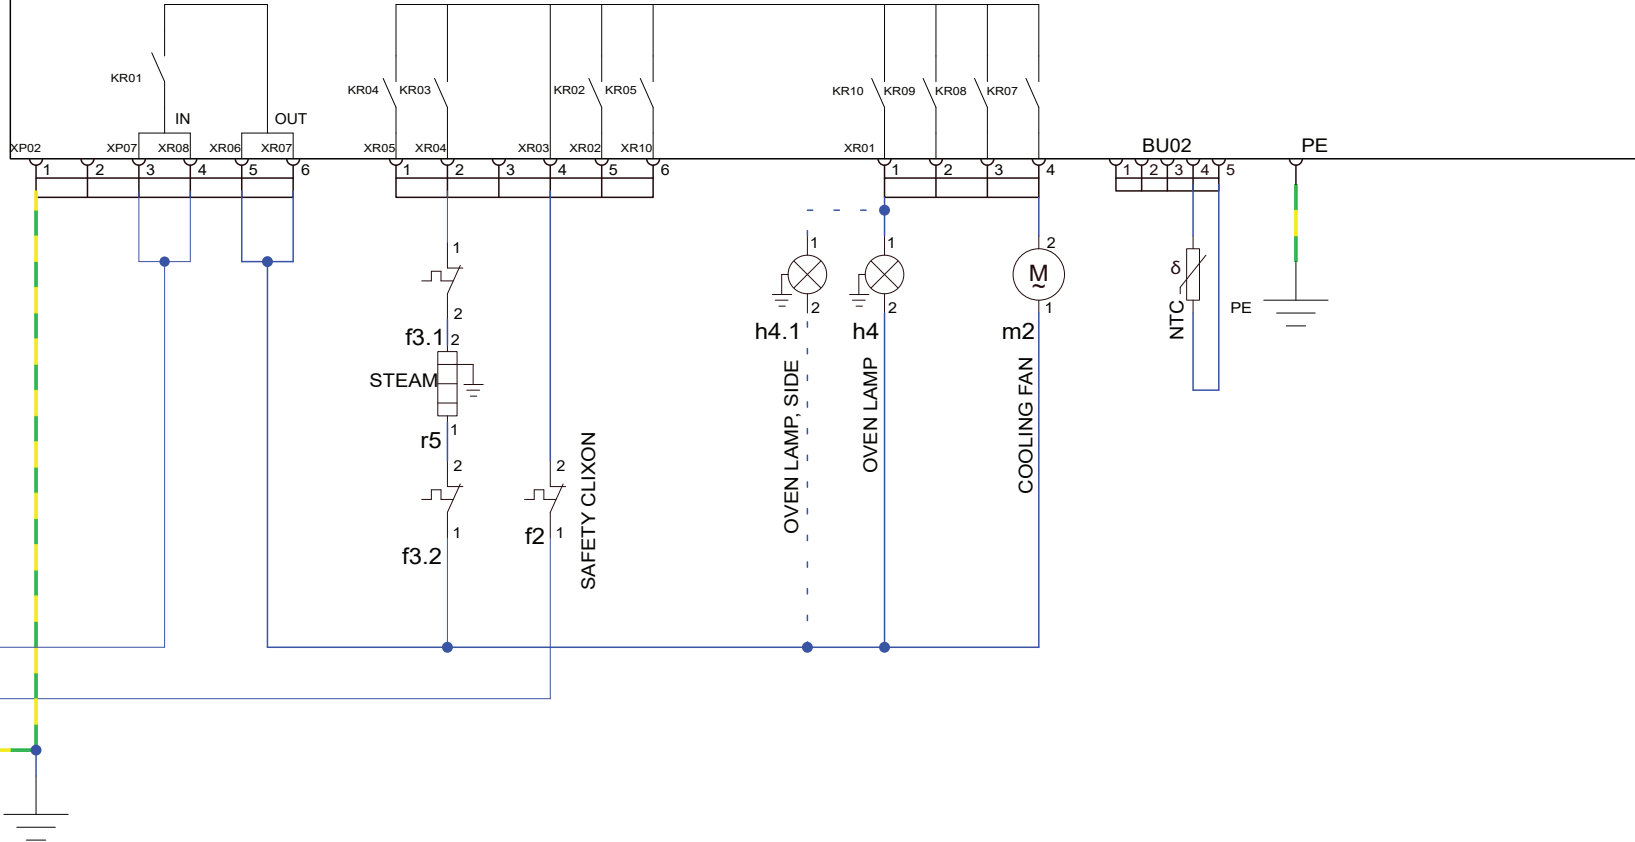

VCU/OMEGA VARIANT

TEMPERATURE SENSOR

DOOR SWITCH
OPERATING STATE:
DOOR OPEN

N1
OVC5000
POWERBOARD

XC01 (OVC5000)

XT01

XI01

MAIN SUPPLY

MAIN HEATER

SMALL LOADS

- - - = OPTIONAL